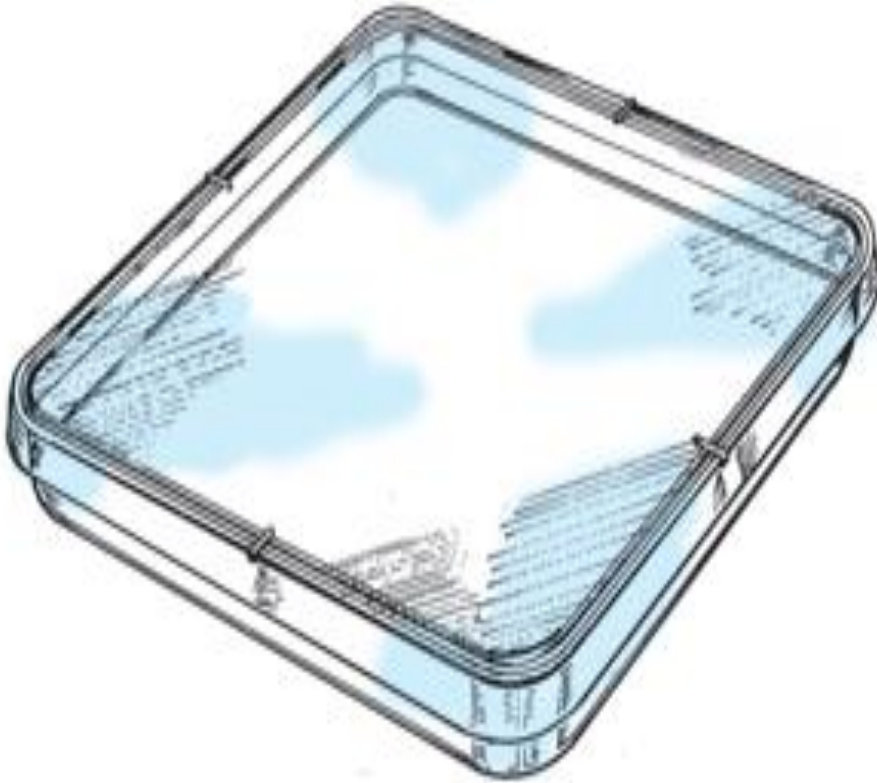

STERILE PETRI DISHES

18252

STERILE

Sterile polystyrene square
petri dish 120 mm side.

With vents.