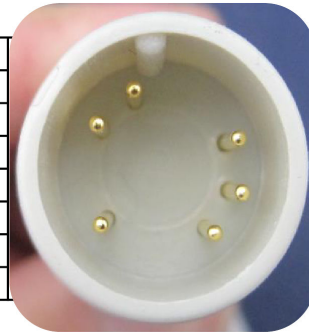

compatible Hwatime H8

Plugin SpO2 sensor

compatible Priorcare SpO2 sensor		RSP-10263A	adult finger clip spo2 sensor, 10 feet
		RSP-10263B	adult soft tip spo2 sensor, 10 feet
		RSP-10263C	pediatric finger clip spo2 sensor, 10 feet
		RSP-10263D	pediatric soft tip spo2 sensor, 10 feet
		RSP-10263E	neonate wrap spo2 sensor, 10 feet
		RSP-10263F	adult ear clip Spo2 sensor. 10 ft
		RSP-10263G	animal tongue Spo2 sensor, 10 feet
		RSP-10263H	multi site Spo2 sensor 10 feet

Compatible with: Hwatime H8 Plugin SpO2 sensor

compatible Priorcare SpO2 sensor

compatible Priorcare SpO2 sensor		RSP-10264A	adult finger clip spo2 sensor, 10 feet
		RSP-10264B	adult soft tip spo2 sensor, 10 feet
		RSP-10264C	pediatric finger clip spo2 sensor, 10 feet
		RSP-10264D	pediatric soft tip spo2 sensor, 10 feet
		RSP-10264E	neonate wrap spo2 sensor, 10 feet
		RSP-10264F	adult ear clip Spo2 sensor. 10 ft
		RSP-10264G	animal tongue Spo2 sensor, 10 feet
		RSP-10264H	multi site Spo2 sensor 10 feet

Compatible with: priorcare

compatible masimo SpO2 sensor

compatible Masimo SpO2 sensor		RSP-10265A	adult finger clip spo2 sensor, 10 feet
		RSP-10265B	adult soft tip spo2 sensor, 10 feet
		RSP-10265C	pediatric finger clip spo2 sensor, 10 feet
		RSP-10265D	pediatric soft tip spo2 sensor, 10 feet
		RSP-10265E	neonate wrap spo2 sensor, 10 feet
		RSP-10265F	adult ear clip Spo2 sensor. 10 ft
		RSP-10265G	animal tongue Spo2 sensor, 10 feet
		RSP-10265H	multi site Spo2 sensor 10 feet

Compatible with: Creative PC900 Pro; Nellcor Oximax module; 8 pins single bit, redel connector

Compatible Newtech NEUVISION 900 SpO2 sensor

Compatible N NEUVISION SpO2 ser		RSP-10267A	adult finger clip spo2 sensor, 10 feet
		RSP-10267B	adult soft tip spo2 sensor, 10 feet
		RSP-10267C	pediatric finger clip spo2 sensor, 10 feet
		RSP-10267D	pediatric soft tip spo2 sensor, 10 feet
		RSP-10267E	neonate wrap spo2 sensor, 10 feet