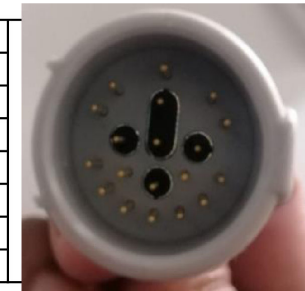

compatible Hwatime H8

Plugin SpO2 sensor

compatible Priorcare SpO2 sensor		RSP-10263A	adult finger clip spo2 sensor, 10 feet
		RSP-10263B	adult soft tip spo2 sensor, 10 feet
		RSP-10263C	pediatric finger clip spo2 sensor, 10 feet
		RSP-10263D	pediatric soft tip spo2 sensor, 10 feet
		RSP-10263E	neonate wrap spo2 sensor, 10 feet
		RSP-10263F	adult ear clip Spo2 sensor. 10 ft
		RSP-10263G	animal tongue Spo2 sensor, 10 feet
		RSP-10263H	multi site Spo2 sensor 10 feet

Compatible with: Hwatime H8 Plugin SpO2 sensor

compatible Priorcare SpO2 sensor

compatible Priorcare SpO2 sensor		RSP-10264A	adult finger clip spo2 sensor, 10 feet
		RSP-10264B	adult soft tip spo2 sensor, 10 feet
		RSP-10264C	pediatric finger clip spo2 sensor, 10 feet
		RSP-10264D	pediatric soft tip spo2 sensor, 10 feet
		RSP-10264E	neonate wrap spo2 sensor, 10 feet
		RSP-10264F	adult ear clip Spo2 sensor. 10 ft
		RSP-10264G	animal tongue Spo2 sensor, 10 feet
		RSP-10264H	multi site Spo2 sensor 10 feet

Compatible with: priorcare

compatible masimo SpO2 sensor

compatible Masimo SpO2 sensor		RSP-10265A	adult finger clip spo2 sensor, 10 feet
		RSP-10265B	adult soft tip spo2 sensor, 10 feet
		RSP-10265C	pediatric finger clip spo2 sensor, 10 feet
		RSP-10265D	pediatric soft tip spo2 sensor, 10 feet
		RSP-10265E	neonate wrap spo2 sensor, 10 feet
		RSP-10265F	adult ear clip Spo2 sensor. 10 ft
		RSP-10265G	animal tongue Spo2 sensor, 10 feet
		RSP-10265H	multi site Spo2 sensor 10 feet

Compatible with: masimo new

compatible Creative PC900 SpO2 sensor Nellcor Tech

compatible Creative PC900 SpO2 sensor Nellcor Tech		RSP-10266A	adult finger clip spo2 sensor, 10 feet
		RSP-10266B	adult soft tip spo2 sensor, 10 feet
		RSP-10266C	pediatric finger clip spo2 sensor, 10 feet
		RSP-10266D	pediatric soft tip spo2 sensor, 10 feet
		RSP-10266E	neonate wrap spo2 sensor, 10 feet
		RSP-10266F	adult ear clip Spo2 sensor. 10 ft
		RSP-10266G	animal tongue Spo2 sensor, 10 feet
		RSP-10266H	multi site Spo2 sensor 10 feet