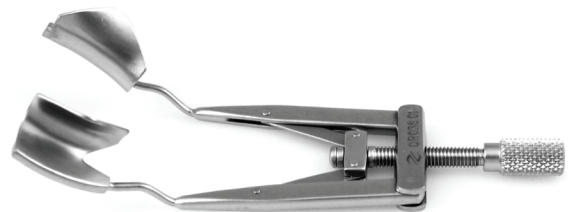

- Closed wire blades 15 mm wide

OR 022

ADJUSTABLE EYE SPECULUM, SOLID

Overall length 90 mm, 3.5 inches

- Solid blades 15 mm wide
- Maximum opening 34 mm
- Completely titanium

OR 024

EYE SPECULUM

Overall length 48 mm, 1.8 inches

- Completely titanium
- OR 024 Solid blades 11 mm and 5 mm wide
- OR 024.01 Solid blades 5 mm and 3 mm wide
- OR 024.02 Solid blades 6 mm and 4 mm wide
- OR 024.03 Solid blades 7 mm and 5 mm wide

OR 026

EYE SPECULUM LATH PREMATURE

Overall length 37 mm, 1.6 inches

- Solid blades 4.5 mm wide
- Titanium

OR 038.01

OLIVIERI-CANTERA ADJUSTABLE EYE SPECULUM, STAINLESS
OR 038 (TITANIUM)

Overall length 73 mm, 2.9 inches

- Solid blades 14 mm, strong action with ideal curvature for accommodating pivoting microkeratomes
- Maximum opening 56 mm

OR 042

ADJUSTABLE EYE SPECULUM ADULT

Overall length 100 mm, 3.9 inches

- Open wire blades 15 mm wide
- Completely titanium