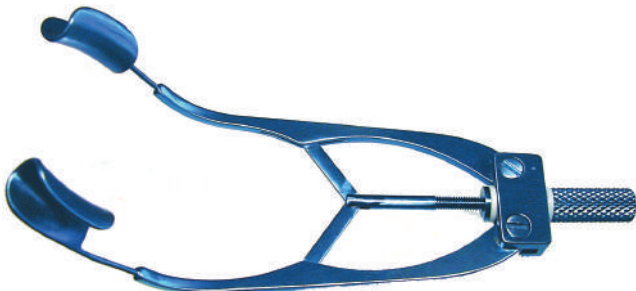

EYE SPECULUMS

OR 018

SHAPIRA EYE SPECULUM

Overall length 88 mm, 3.5 inches

- Open wire blades 14 mm wide
- Completely titanium

OR 019 S

EYE SPECULUM LATH, STAINLESS

Overall length 67 mm, 2.6 inches

- Closed wire blades 15 mm wide

OR 022

ADJUSTABLE EYE SPECULUM, SOLID

Overall length 90 mm, 3.5 inches

- Solid blades 15 mm wide
- Maximum opening 34 mm
- Completely titanium

OR 024

EYE SPECULUM

Overall length 48 mm, 1.8 inches

EYE SPECULUM LATH PREMATURE

Overall length 37 mm, 1.6 inches

- Solid blades 4.5 mm wide
- Titanium

OR 038.01

OLIVIERI-CANTERA ADJUSTABLE EYE SPECULUM, STAINLESS
OR 038 (TITANIUM)

Overall length 73 mm, 2.9 inches

- Solid blades 14 mm, strong action with ideal curvature for accommodating pivoting microkeratomes
- Maximum opening 56 mm

OR 042

ADJUSTABLE EYE SPECULUM ADULT

Overall length 100 mm, 3.9 inches

- Open wire blades 15 mm wide
- Completely titanium