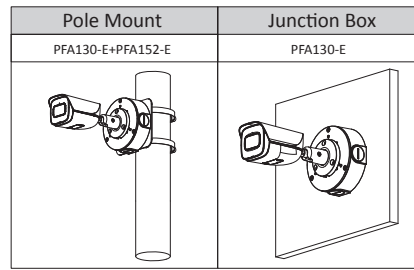

Structure

Casing	Metal
Dimensions	192.7 mm × 70.5 mm × 66.4 mm (632.2" × 231.3" × 217.8") (L × W × H)
Net Weight	590 g (1.3lb)
Gross Weight	780 g (1.7lb)

Ordering Information

Type	Part Number	Description
4MP Camera	DH-IPC-HFW3441EP-SA	4MP Lite AI IR Fixed focal Bullet Network Camera,PAL
	DH-IPC-HFW3441EN-SA	4MP Lite AI IR Fixed focal Bullet Network Camera,NTSC
Accessories (optional)	PFA130-E	Junction Box
	PFA152-E	Pole Mount
	PFM321D	DC12V1A Power Adapter
	LR1002-1ET/1EC	Single-port Long Reach Ethernet Over Coax Extender
	PFM900-E	Integrated Mount Tester
	PFM114	TLC SD Card

Accessories

Optional:

PFA130-E
Junction Box

PFA152-E
Pole Mount

PFM321D
DC12V1A Power
Adapter

LR1002-1ET/1EC
Single-port long
reach ethernet over
coax extender

PFM900-E
Integrated Mount
tester

PFM114
TLC SD card

Dimensions (mm[inch])