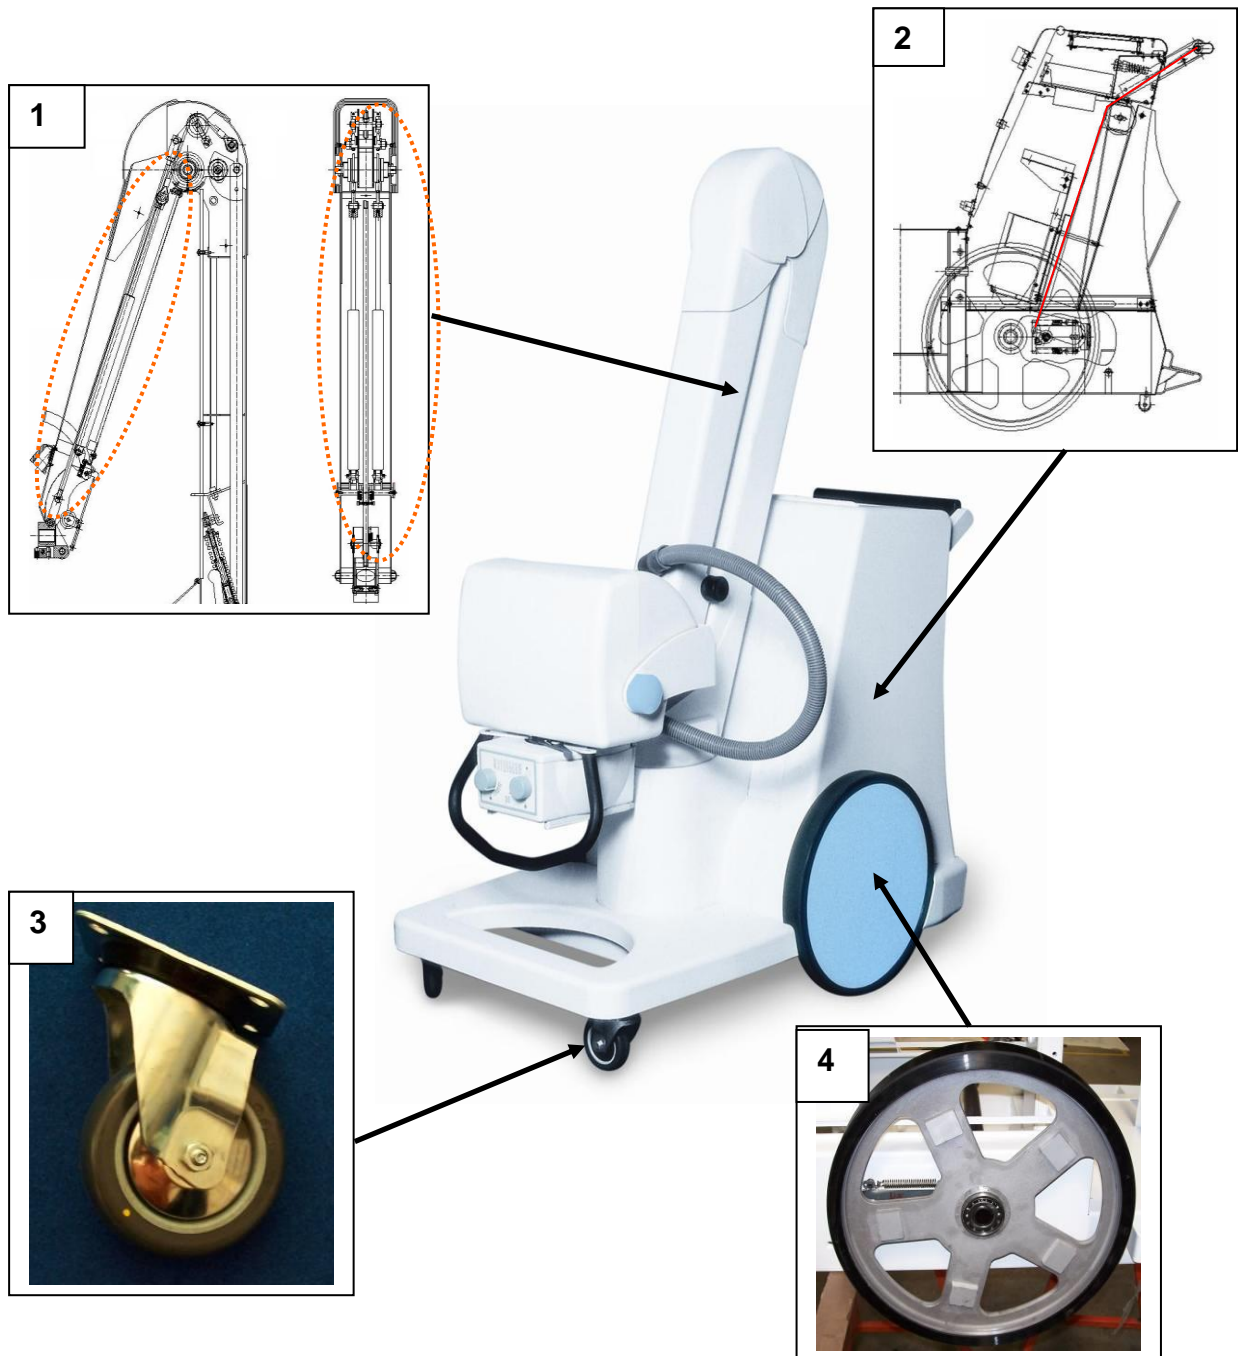

8 SPARE PARTS AND REPLACING

8.1 MECHANICAL PARTS

Position	Code	DESCRIPTION
1	SCOOK9	KIT GAS SPRING
2	73A071	BRAKE ROPE
3	M20C24	FRONT WHEEL
4	73A008	BACK WHEEL