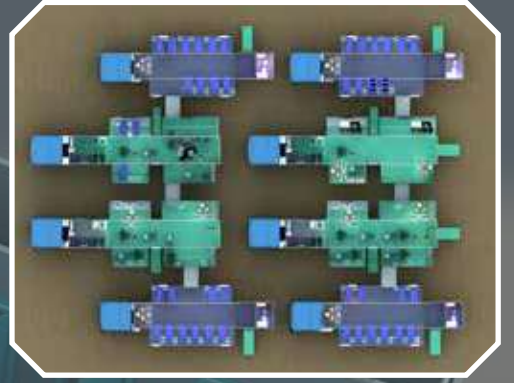

Mobil Treyler Çözümleri

(Mobile Trailer Solutions)

Mobil Medikal Treyler/Mobile Medical Trailer

- Resepsiyon (Reception)
- Ameliyathane (Operating Theatre)
- Yoğun Bakım (Intensive Care)
- Röntgen (Radiology)
- Diş Bölümü (Dental)

Havalandırma sistemi Hepa filtreli sistemdir.
HEPA FİLTRE SYSTEM
Air circulation in the units shall be mounted.