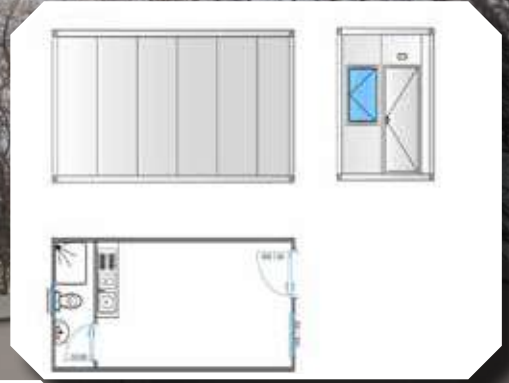

(Medical-Civil-Industrial Sector of Containers)

Accommodation Container/Konaklama Konteyneri

TYPE/TÜR	20 FEET OFFSHORE CONTAINER/20 FEET OFFSHORE KONTEYNER
STRUCTURE/YAPI	STEEL-S355JR/ÇELİK-st 52
DIMENSIONS/ÖLÇÜLER	6058*2438*2896 mm
INSULATION/YALITIM	ROCKWOOL or SANDWICH PANEL
ELECTRICAL SYSTEM/ELEKTRİK SİSTEMİ	CE