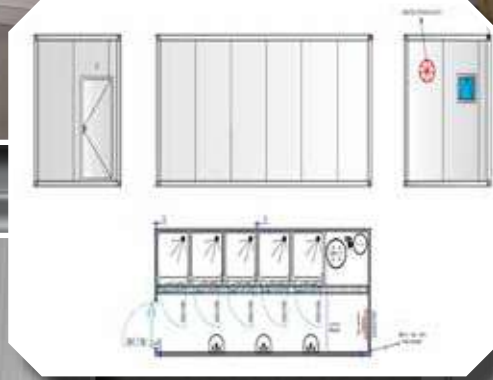

Medikal-Sivil-Sanayi Sektörüne Yönelik Konteynerler

(Medical-Civil-Industrial Sector of Containers)

Wc & Shower Container / Tuvalet Banyo Konteyner

TYPE/TÜR	20 FEET OFFSHORE CONTAINER/20 FEET OFFSHORE KONTEYNER
STRUCTURE/YAPI	STEEL-S355JR/ÇELİK-st 52 and Stainless Steel
DIMENSIONS/ÖLÇÜLER	6058*2438*2896 mm
INSULATION/YALITIM	ROCKWOOL or SANDWICH PANEL
ELECTRICAL SYSTEM/ELEKTRİK SİSTEMİ	CE