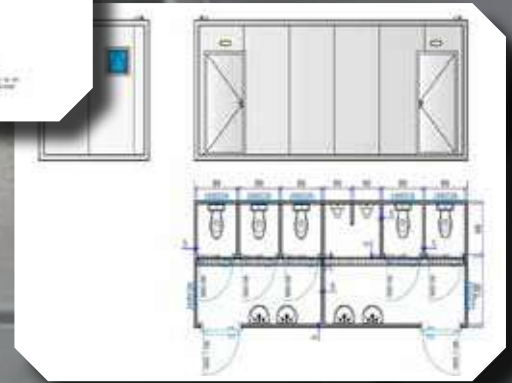

Medikal-Sivil-Sanayi Sektörüne Yönelik Konteynerler

(Medical-Civil-Industrial Sector of Containers)

Wc & Shower Container / Tuvalet Banyo Konteyner

TYPE/TÜR	20 FEET OFFSHORE CONTAINER/20 FEET OFFSHORE KONTEYNER
STRUCTURE/YAPI	STEEL-S355JR/ÇELİK-st 52 and Stainless Steel
DIMENSIONS/ÖLÇÜLER	6058*2438*2896 mm
INSULATION/YALITIM	ROCKWOOL or SANDWICH PANEL
ELECTRICAL SYSTEM/ELEKTRİK SİSTEMİ	CE