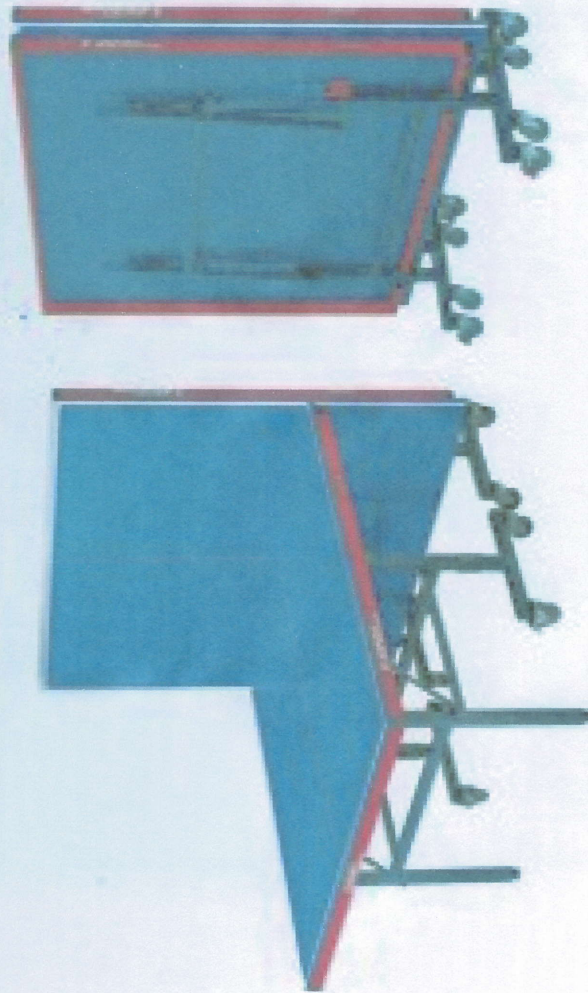

# ITEM NO.: 2002B

**TABLE DIMENSIONS:** 274cm X 152.5cm X 76cm  
**WEIGHT (TABLE):** 85 KG  
**WEIGHT PER CARTON:** 90 KG  
**PACKAGING:** L=1599cm X W = 143cm X H =12cm

18mm MDF, blue coated, frame profile  
20mm X 40mm, with red color. Semi-  
automatic undercarriage with square-tube-profile  
35mm X 35mm, power coated, moveable  
with 8 manoeuvrable and arrestable wheels  
Ø75mm, with protection system. Without net post set  
Packing in carton.

FLOOR

RESISTANT  
TO RAY BURNS

10MM

40MM

ARRESTABLE  
PICTURE