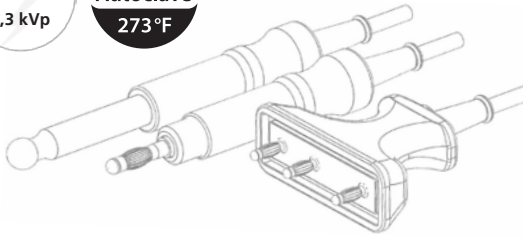

Improved corrosion protection through
silver-plated strands of our monopolar pins

Monopolar

Geräteseite / Unit connecting

Erbe VIO/ICC/ACC

3 m

92002

92011

-