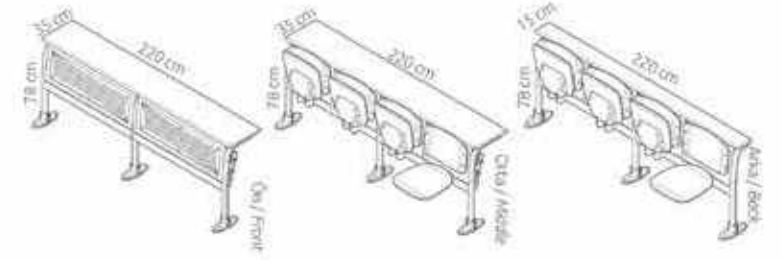

Elegan Triple Seats Amphitheatre  
L185 x W35 x H78

**D06 - 21**

**Elegan İkili Amfi**

Elegan Double Seats Amphitheatre  
L110 x W35 x H78

**D06 - 33**

Modern Dörtlü Amfi  
Modern Four Seats Amphiteatre  
L220 x W35 x H78