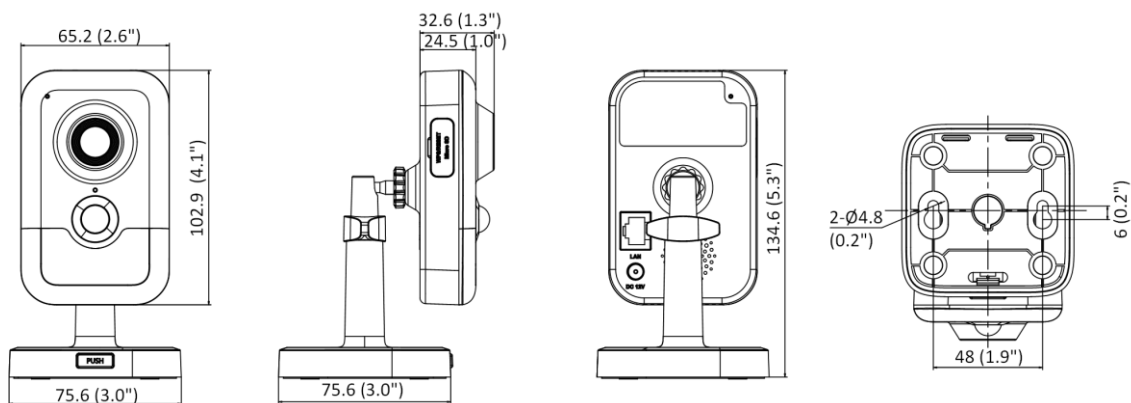

Dimension

Unit: mm (inch)

Distributed by