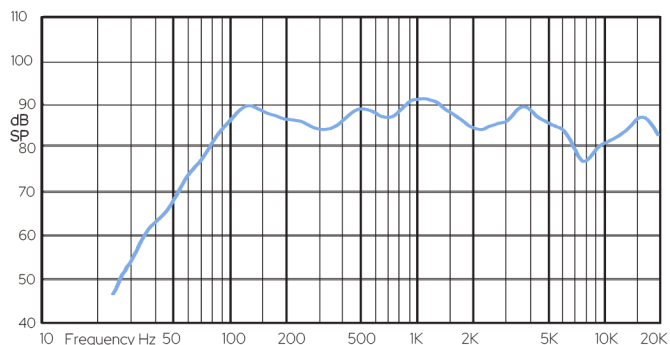

VIVA 8

POWERFUL CABINET LOUDSPEAKER FOR BACKGROUND MUSIC

Frequency response