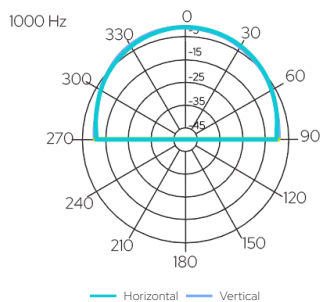

| Technical Specifications | VIVA 8 |
|--------------------------|--|
| Rated power | 60 W (8 Ω) |
| Transformer power taps | 50 W - 25 W - 12.5 W - 6 W - 3 W - 8 Ω |
| Sensitivity | 87 dB (1 W / 1 m) |
| Maximum SPL | 108 dB (Pmax / 1 m) at 917 Hz |
| Frequency response | 60 Hz - 20 kHz |
| Dispersion at 1000 Hz | 120° (H), 120° (V) |
| Driver dimensions | 8" (203 mm) woofer, 1" (25 mm) tweeter |
| Dimensions | 340 mm x 220 mm x 216 mm |
| Weight | 5.28 kg |
| Material | Housing - ABS plastic, grill - aluminum, U-bracket - steel |
| Colour | White (RAL9016), Black (RAL9017) |

VIVA 8

POWERFUL CABINET LOUDSPEAKER FOR BACKGROUND MUSIC

Frequency response

Impedance

Horizontal/vertical polar diagrams

Dimensions

340 mm

220 mm