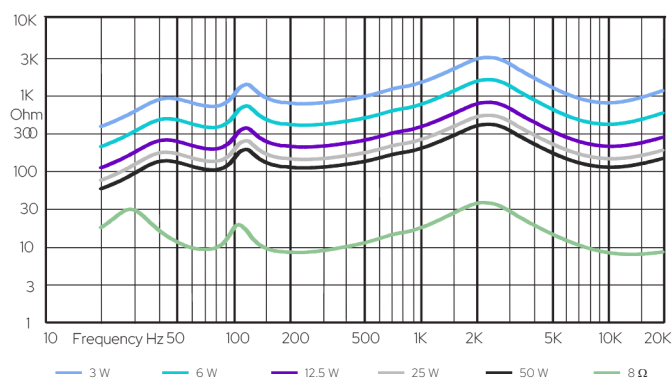

| Technical Specifications | VIVA 8 |
|--------------------------|--|
| Rated power | 60 W (8 Ω) |
| Transformer power taps | 50 W - 25 W - 12.5 W - 6 W - 3 W - 8 Ω |
| Sensitivity | 87 dB (1 W / 1 m) |
| Maximum SPL | 108 dB (Pmax / 1 m) at 917 Hz |
| Frequency response | 60 Hz - 20 kHz |
| Dispersion at 1000 Hz | 120° (H), 120° (V) |
| Driver dimensions | 8" (203 mm) woofer, 1" (25 mm) tweeter |
| Dimensions | 340 mm x 220 mm x 216 mm |
| Weight | 5.28 kg |
| Material | Housing - ABS plastic, grill - aluminum, U-bracket - steel |
| Colour | White (RAL9016), Black (RAL9017) |

VIVA 8

POWERFUL CABINET LOUDSPEAKER FOR BACKGROUND MUSIC

Frequency response

Impedance

Horizontal/vertical polar diagrams

Dimensions

340 mm

220 mm