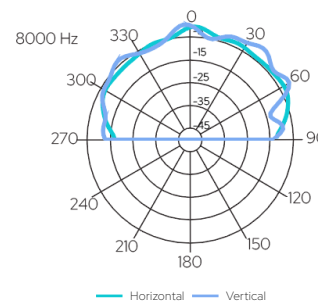

| Technical Specifications | VIVA 8 |
|--------------------------|--|
| Rated power | 60 W (8 Ω) |
| Transformer power taps | 50 W - 25 W - 12.5 W - 6 W - 3 W - 8 Ω |
| Sensitivity | 87 dB (1 W / 1 m) |
| Maximum SPL | 108 dB (Pmax / 1 m) at 917 Hz |
| Frequency response | 60 Hz - 20 kHz |
| Dispersion at 1000 Hz | 120° (H), 120° (V) |
| Driver dimensions | 8" (203 mm) woofer, 1" (25 mm) tweeter |
| Dimensions | 340 mm x 220 mm x 216 mm |
| Weight | 5.28 kg |
| Material | Housing - ABS plastic, grill - aluminum, U-bracket - steel |
| Colour | White (RAL9016), Black (RAL9017) |

VIVA 8

POWERFUL CABINET LOUDSPEAKER FOR BACKGROUND MUSIC

Frequency response

Impedance

Horizontal/vertical polar diagrams

Dimensions

340 mm

220 mm