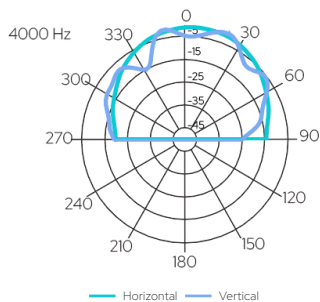

| Technical Specifications | VIVA 8 |
|--------------------------|--|
| Rated power | 60 W (8 Ω) |
| Transformer power taps | 50 W - 25 W - 12.5 W - 6 W - 3 W - 8 Ω |
| Sensitivity | 87 dB (1 W / 1 m) |
| Maximum SPL | 108 dB (Pmax / 1 m) at 917 Hz |
| Frequency response | 60 Hz - 20 kHz |
| Dispersion at 1000 Hz | 120° (H), 120° (V) |
| Driver dimensions | 8" (203 mm) woofer, 1" (25 mm) tweeter |
| Dimensions | 340 mm x 220 mm x 216 mm |
| Weight | 5.28 kg |
| Material | Housing - ABS plastic, grill - aluminum, U-bracket - steel |
| Colour | White (RAL9016), Black (RAL9017) |

VIVA 8

POWERFUL CABINET LOUDSPEAKER FOR BACKGROUND MUSIC

Frequency response

Impedance

Horizontal/vertical polar diagrams

Dimensions

340 mm

220 mm