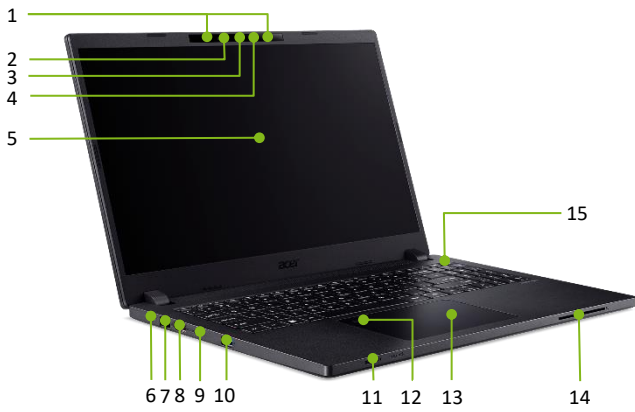

SPECIFICATIONS

TravelMate P2

TMP215-54

Product views	1. Microphones 2. Webcam shutter 3. Webcam 4. Infrared LED (optional) 5. 15.6" display 6. DC-in jack	7. RJ-45 port 8. HDMI® port 9. USB Type-C™ / Thunderbolt 4 port 10. USB 3.2 Gen 1 port 11. MicroSD™ card reader	12. Fingerprint reader (optional) 13. Touchpad 14. Smart Card reader (optional) 15. Power button 16. NFC transmitter (optional) 17. Keyboard	18. Headset/speaker jack 19. USB 3.2 Gen 1 port with power-off charging 20. USB 3.2 Gen 1 port 21. Kensington lock slot 22. Speakers
Operating system¹	Windows 11 Pro (Acer recommends Windows 11 Pro for business.) Windows 11 Home			
CPU and chipset¹	Intel® Core™ i7-1265U processor Intel® Core™ i7-1255U processor	Intel® Core™ i5-1245U processor Intel® Core™ i5-1235U processor	Intel® Core™ i3-1215U processor	
Memory^{1,2,3,4}	Dual-channel DDR4 SDRAM support ● Up to 16 GB of DDR4 system memory, upgradable to 32 GB using two soDIMM modules			
Display⁵	15.6" display with IPS (In-Plane Switching) technology, Full HD 1920 x 1080, Acer ComfyView™ LED-backlit TFT LCD ● 16:9 aspect ratio, 45% NTSC color gamut ● Wide viewing angle up to 170 degrees ● Ultra-slim design ● Mercury free, environment friendly	15.6" Full HD 1920 x 1080, high-brightness Acer ComfyView™ LED-backlit TFT LCD ● 16:9 aspect ratio ● Ultra-slim design ● Mercury free, environment friendly	15.6" 1366 x 768 resolution, high-brightness Acer ComfyView™ LED-backlit TFT LCD ● 16:9 aspect ratio ● Ultra-slim design ● Mercury free, environment friendly	
Graphics⁶	Intel® Iris™ Xe Graphics eligible		Intel® UHD Graphics	
Audio	● Acer Purified.Voice technology with AI noise reduction in dual built-in microphones. Features include far-field pickup, dynamic noise reduction through neural network, adaptive beam forming, and predefined personal and conference call modes.		● Compatible with Cortana with Voice ● Acer TrueHarmony technology for lower distortion, wider frequency range, headphone-like audio and powerful sound	
Storage^{1,7}	Solid state drive: ● 512 GB / 1 TB, PCIe Gen4, 16 Gb/s, NVMe ● 256 GB / 512 GB, PCIe Gen3, 8 Gb/s up to 2 lanes, NVMe ● 128 GB, PCIe Gen3, 8 Gb/s, NVMe		Hard disk drive: ● Optional 2nd HDD 1TB / 500 GB, 2.5-inch 5400 RPM	
Webcam¹	UFC with: ● T-Type USB FHD camera + IR camera ● Compatible with Windows ● 1920 x 1080 resolution ● 1080p HD video at 60 fps with Temporal Noise Reduction ● Dual Mic (33 mm + 33 mm) ● 78 x 3.2 (5.2) x 3 mm		UFC with: ● USB 6 mm HD camera ● Compatible with Windows only ● 1280 x 1024 resolution ● 720p HD video at 30 fps with Temporal Noise Reduction ● Dual Mic (54 mm mic distance) ● 66 x 6.1 x 2.945 mm	
Wireless and networking¹	WLAN: ● Intel® Wireless Wi-Fi 6 AX201 ● 802.11a/b/g/n/ac/2x wireless LAN ● Dual Band (2.4 GHz and 5 GHz) LAN: ● Gigabit Ethernet, Wake-on-LAN ready		● 2x2 MU-MIMO technology ● Supports Bluetooth® 5.2 and later ● Wi-Fi CNVi Interface	
Security¹	● Acer Bio-Protection fingerprint solution, featuring Pre-Boot Authentication (PBA), computer protection ● Discrete Trusted Platform Module (TPM) solution ● BIOS user, supervisor, HDD passwords ● Kensington lock slot		● Acer ProShield Plus security manager includes: (1) Data Protection: File & Folder Encryption and Decryption, Personal Secure Drive (2) Data Removal: File Shredder (3) Security Alert: Invalid Access Alert, Security Report	
Dimensions and weight^{1,8,9}	Dimensions: 359.7 (W) x 245.25 (D) x 19.9 (H) mm (14.16 x 9.66 x 0.78 inches)		Weight: 1.7 kg (3.75 lbs.) with 3-cell battery pack	
Power adapter and battery^{1,10}	Power adapter: ● 3-pin 45 W AC adapter	Battery: 50 Wh 3-cell Li-ion battery Battery life: ● Up to 8.5 hours (based on MobileMark® 2018 test results)	Battery: 50 Wh 4-cell Li-ion battery Battery life: ● Up to 8.5 hours (based on MobileMark® 2018 test results)	Battery: 56 Wh 3 cell Li-ion battery ● Supports Fast Charging technology Battery life: ● Up to 9 hours (based on MobileMark® 2018 test results)
Input and control	Keyboard: 80-/81-/84-key Acer keyboard layout with international language support including indicators of CapsLock and F4/Microphone mute Touchpad: ● Multi-gesture secure touchpad, supporting two-finger scroll; pinch; gestures to open Cortana, Action Center, multitasking; Fingerprint application commands (1) Windows Hello Certification (2) Microsoft Precision Touchpad certification (3) Microsoft SecureBio Certified		80-/81-/84-key Acer backlight keyboard layout with international language support including indicators of CapsLock and F4/Microphone mute ● Multi-gesture touchpad, supporting two-finger scroll; pinch; gestures to open Cortana, Action Center, multitasking; application commands (1) Microsoft Precision Touchpad certification (2) Moisture resistant	
Sensors	Hall sensor			
Windows Desktop Apps¹¹	● Acer Configuration Manager	● Acer Control Center	● Acer Product Registration	● Quick Access