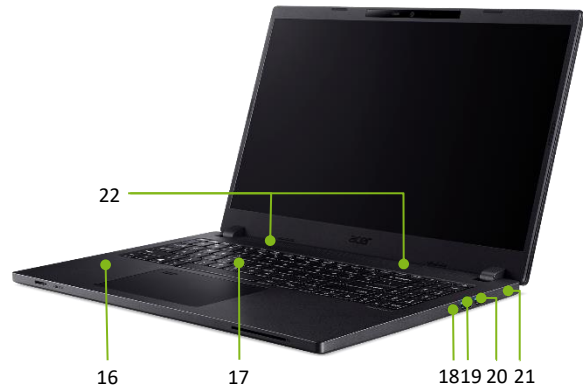

SPECIFICATIONS

TravelMate P2

TMP215-54

Product views	1. Microphones 2. Webcam shutter 3. Webcam 4. Infrared LED (optional) 5. 15.6" display 6. DC-in jack	7. RJ-45 port 8. HDMI® port 9. USB Type-C™ / Thunderbolt 4 port 10. USB 3.2 Gen 1 port 11. MicroSD™ card reader	12. Fingerprint reader (optional) 13. Touchpad 14. Smart Card reader (optional) 15. Power button 16. NFC transmitter (optional) 17. Keyboard	18. Headset/speaker jack 19. USB 3.2 Gen 1 port with power-off charging 20. USB 3.2 Gen 1 port 21. Kensington lock slot 22. Speakers
Operating system¹	Windows 11 Pro (Acer recommends Windows 11 Pro for business.) Windows 11 Home			
CPU and chipset¹	Intel® Core™ i7-1265U processor Intel® Core™ i7-1255U processor	Intel® Core™ i5-1245U processor Intel® Core™ i5-1235U processor	Intel® Core™ i3-1215U processor	
Memory^{1,2,3,4}	Dual-channel DDR4 SDRAM support ● Up to 16 GB of DDR4 system memory, upgradable to 32 GB using two soDIMM modules			
Display⁵	15.6" display with IPS (In-Plane Switching) technology, Full HD 1920 x 1080, Acer ComfyView™ LED-backlit TFT LCD ● 16:9 aspect ratio, 45% NTSC color gamut ● Wide viewing angle up to 170 degrees ● Ultra-slim design ● Mercury free, environment friendly	15.6" Full HD 1920 x 1080, high-brightness Acer ComfyView™ LED-backlit TFT LCD ● 16:9 aspect ratio ● Ultra-slim design ● Mercury free, environment friendly	15.6" 1366 x 768 resolution, high-brightness Acer ComfyView™ LED-backlit TFT LCD ● 16:9 aspect ratio ● Ultra-slim design ● Mercury free, environment friendly	
Graphics⁶	Intel® Iris™ Xe Graphics eligible		Intel® UHD Graphics	
Audio	● Acer Purified.Voice technology with AI noise reduction in dual built-in microphones. Features include far-field pickup, dynamic noise reduction through neural network, adaptive beam forming, and predefined personal and conference call modes.		● Compatible with Cortana with Voice ● Acer TrueHarmony technology for lower distortion, wider frequency range, headphone-like audio and powerful sound	
Storage^{1,7}	Solid state drive: ● 512 GB / 1 TB, PCIe Gen4, 16 Gb/s, NVMe ● 256 GB / 512 GB, PCIe Gen3, 8 Gb/s up to 2 lanes, NVMe ● 128 GB, PCIe Gen3, 8 Gb/s, NVMe		Hard disk drive: ● Optional 2nd HDD 1TB / 500 GB, 2.5-inch 5400 RPM	
Webcam¹	UFC with: ● T-Type USB FHD camera + IR camera ● Compatible with Windows ● 1920 x 1080 resolution ● 1080p HD video at 60 fps with Temporal Noise Reduction ● Dual Mic (33 mm + 33 mm) ● 78 x 3.2 (5.2) x 3 mm		UFC with: ● USB 6 mm HD camera ● Compatible with Windows only ● 1280 x 1024 resolution ● 720p HD video at 30 fps with Temporal Noise Reduction ● Dual Mic (54 mm mic distance) ● 66 x 6.1 x 2.945 mm	
Wireless and networking¹	WLAN: ● Intel® Wireless Wi-Fi 6 AX201 ● 802.11a/b/g/n/ac/2x wireless LAN ● Dual Band (2.4 GHz and 5 GHz) LAN: ● Gigabit Ethernet, Wake-on-LAN ready		● 2x2 MU-MIMO technology ● Supports Bluetooth® 5.2 and later ● Wi-Fi CNVi Interface	
Security¹	● Acer Bio-Protection fingerprint solution, featuring Pre-Boot Authentication (PBA), computer protection ● Discrete Trusted Platform Module (TPM) solution ● BIOS user, supervisor, HDD passwords ● Kensington lock slot		● Acer ProShield Plus security manager includes: (1) Data Protection: File & Folder Encryption and Decryption, Personal Secure Drive (2) Data Removal: File Shredder (3) Security Alert: Invalid Access Alert, Security Report	
Dimensions and weight^{1,8,9}	Dimensions: 359.7 (W) x 245.25 (D) x 19.9 (H) mm (14.16 x 9.66 x 0.78 inches)		Weight: 1.7 kg (3.75 lbs.) with 3-cell battery pack	
Power adapter and battery^{1,10}	Power adapter: ● 3-pin 45 W AC adapter	Battery: 50 Wh 3-cell Li-ion battery Battery life: ● Up to 8.5 hours (based on MobileMark® 2018 test results)	Battery: 50 Wh 4-cell Li-ion battery Battery life: ● Up to 8.5 hours (based on MobileMark® 2018 test results)	Battery: 56 Wh 3 cell Li-ion battery ● Supports Fast Charging technology Battery life: ● Up to 9 hours (based on MobileMark® 2018 test results)
Input and control	Keyboard: 80-/81-/84-key Acer keyboard layout with international language support including indicators of CapsLock and F4/Microphone mute Touchpad: ● Multi-gesture secure touchpad, supporting two-finger scroll; pinch; gestures to open Cortana, Action Center, multitasking; Fingerprint application commands (1) Windows Hello Certification (2) Microsoft Precision Touchpad certification (3) Microsoft SecureBio Certified		80-/81-/84-key Acer backlight keyboard layout with international language support including indicators of CapsLock and F4/Microphone mute ● Multi-gesture touchpad, supporting two-finger scroll; pinch; gestures to open Cortana, Action Center, multitasking; application commands (1) Microsoft Precision Touchpad certification (2) Moisture resistant	
Sensors	Hall sensor			
Windows Desktop Apps¹¹	● Acer Configuration Manager	● Acer Control Center	● Acer Product Registration	● Quick Access