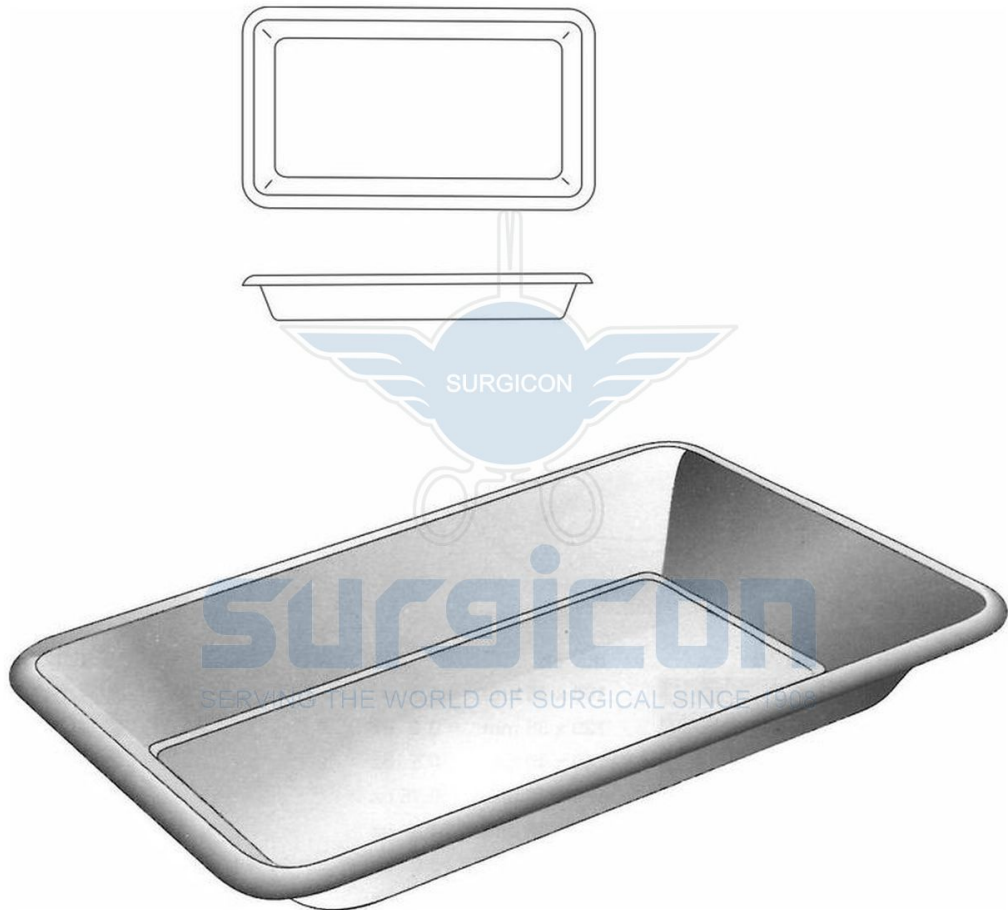

**surgicon**  
SERVING WORLD OF SURGICAL SINCE 1908

**Petri Dish**

**Product Code: JH-2030-20**

**Description**

Size = 300 x 200 x 30 mm