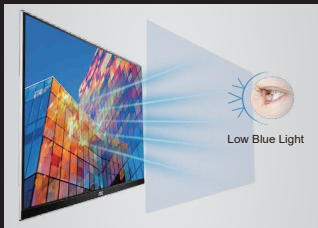

Low Blue Mode

AOC Low Blue Mode filters harmful short-wave blue light, with 4 levels that suit different viewing situations.