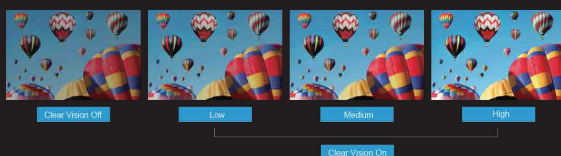

Ordinary Monitor

AOC Monitor

CLEAR VISION

Clear Vision

The image performance engine can upscale Standard Definition (SD) sources to High Definition (HD) for sharper, more vivid viewing.

Clear Vision Off

Low