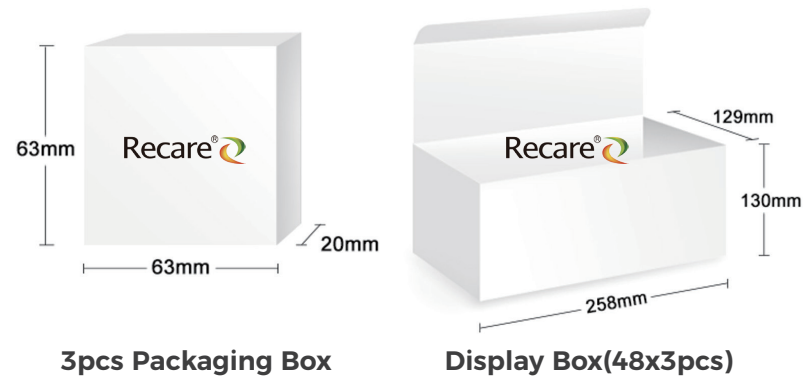

length:594mm
width:328mm
high: 400mm

48-pack medium size

[48 packet / middle box]

length:143mm
width:133mm
high:90mm

[Carton outer diameter]
48middle box/carton

length:554mm
width:395mm
high:460mm

RE CARE

BOX TYPE (3PCS / box)

+

other box size

1	3 pieces / box size	length:58mm	width:14mm	high:60mm
	Middle box size (24 small boxes / middle box)	length:180mm	width:117mm	high:62mm
	Carton outer diameter (30 middle box / carton)	length:380mm	width:338mm	high:382mm

2	3 pieces / box size	length:65mm	width:15mm	high:68mm
	Middle box size (24 small boxes / middle box)	length:193mm	width:131mm	high:72mm
	Carton outer diameter (30 middle box / carton)	length:406mm	width:388mm	high:424mm

3	3 pieces / box size	length:64mm	width:20mm	high:63mm
	Middle box size (24 small boxes / middle box)	length:193mm	width:130mm	high:134mm
	Carton outer diameter (30 middle box / carton)	length:542mm	width:411mm	high:433mm