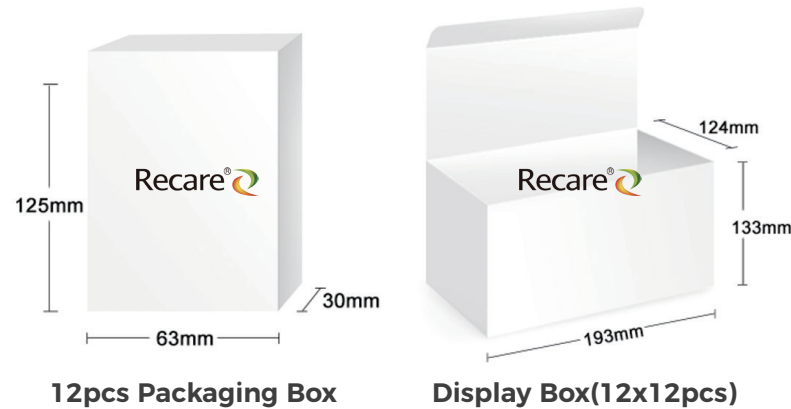

4	3 pieces / box size	length:65mm	width:25mm	high:65mm
	Middle box size (24 small boxes / middle box)	length:267mm	width:159mm	high:138mm
	Carton outer diameter (30 middle box / carton)	length:713mm	width:503mm	high:564mm

RECARE

BOX TYPE

(6PCS / box) (144PCS / box)

+

6pcs Packaging Box

Display Box(24x6pcs)

144pcs Packaging Box

RECARE

BOX TYPE (12PCS / box)

+

12pcs Packaging Box

Display Box(12x12pcs)

other box size

1	12 pieces / box size	length:56mm	width:29mm	high:116mm
	Middle box size (12 small boxes / middle box)	length:118mm	width:125mm	high:173mm
	Carton outer diameter (30 middle box / carton)	length:613mm	width:371mm	high:532mm

2	12 pieces / box size	length:65mm	width:34mm	high:120mm
	Middle box size (12 small boxes / middle box)	length:267mm	width:108mm	high:128mm
	Carton outer diameter (30 middle box / carton)	length:554mm	width:410mm	high:573mm