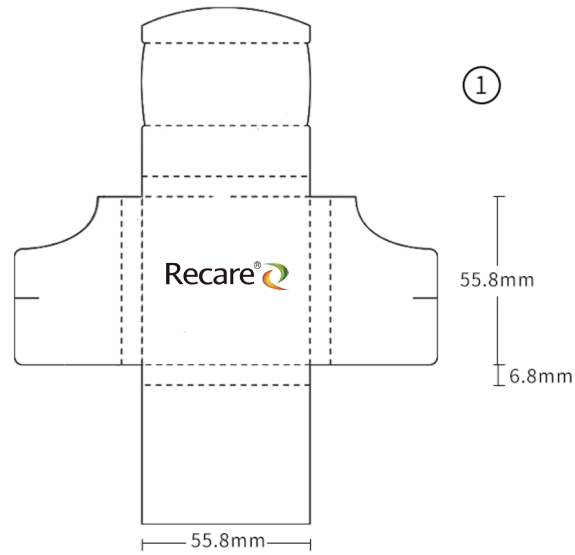

RECARE

PACKET TYPE (3PCS / PACKET)

+

PACKET

20-pack medium size

[20 packet /middle box]

length:143mm
width:60mm
high: 92mm

[Carton outer diameter]
80 middle box/carton

length:594mm
width:328mm
high: 400mm

48-pack medium size

[48 packet / middle box]

length:143mm
width:133mm
high:90mm

[Carton outer diameter]
48middle box/carton

length:554mm
width:395mm
high:460mm

RE CARE

BOX TYPE (3PCS / box)

+

other box size

1	3 pieces / box size	length:58mm	width:14mm	high:60mm
	Middle box size (24 small boxes / middle box)	length:180mm	width:117mm	high:62mm
	Carton outer diameter (30 middle box / carton)	length:380mm	width:338mm	high:382mm

2	3 pieces / box size	length:65mm	width:15mm	high:68mm
	Middle box size (24 small boxes / middle box)	length:193mm	width:131mm	high:72mm
	Carton outer diameter (30 middle box / carton)	length:406mm	width:388mm	high:424mm