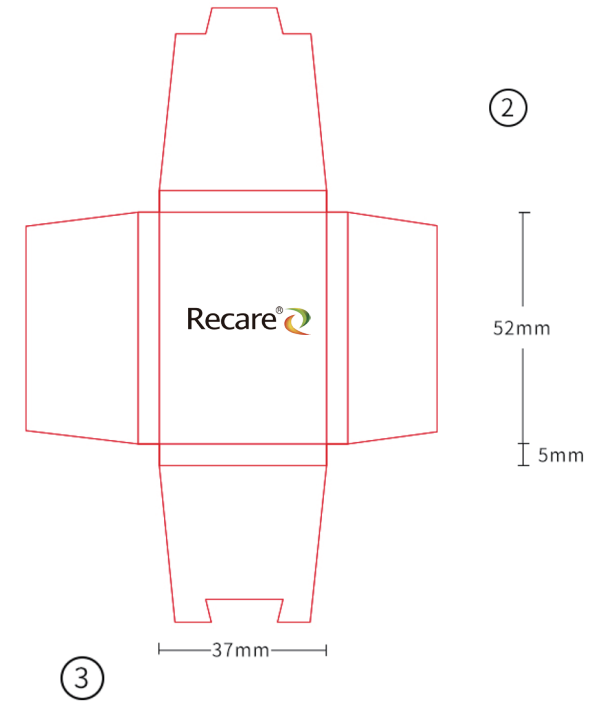

RECARE

PACKET TYPE (3PCS / PACKET)

+

PACKET

20-pack medium size

[20 packet /middle box]

length:143mm
width:60mm
high: 92mm

[Carton outer diameter]
80 middle box/carton

length:594mm
width:328mm
high: 400mm

48-pack medium size

[48 packet / middle box]

length:143mm
width:133mm
high:90mm

[Carton outer diameter]
48middle box/carton

length:554mm
width:395mm
high:460mm

RE CARE

BOX TYPE (3PCS / box)

+

other box size

1	3 pieces / box size	length:58mm	width:14mm	high:60mm
	Middle box size (24 small boxes / middle box)	length:180mm	width:117mm	high:62mm
	Carton outer diameter (30 middle box / carton)	length:380mm	width:338mm	high:382mm

2	3 pieces / box size	length:65mm	width:15mm	high:68mm
	Middle box size (24 small boxes / middle box)	length:193mm	width:131mm	high:72mm
	Carton outer diameter (30 middle box / carton)	length:406mm	width:388mm	high:424mm