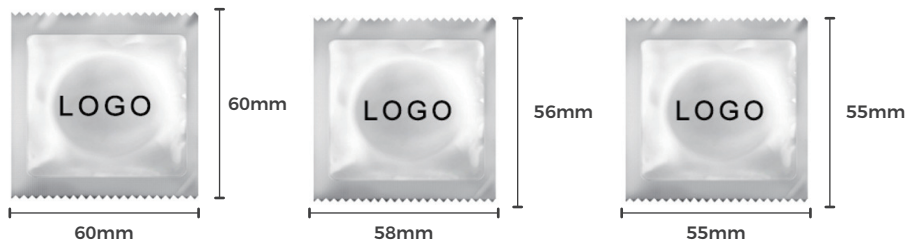

RECARE

FOIL TYPE

+

FOIL SHAPE

RECTANGULAR FOIL

SQUARE FOIL

We can print the customer's design and brand on the product

RANDOM CUTTING

POSITION CUTTING

3 pieces / strip

4 pieces / strip