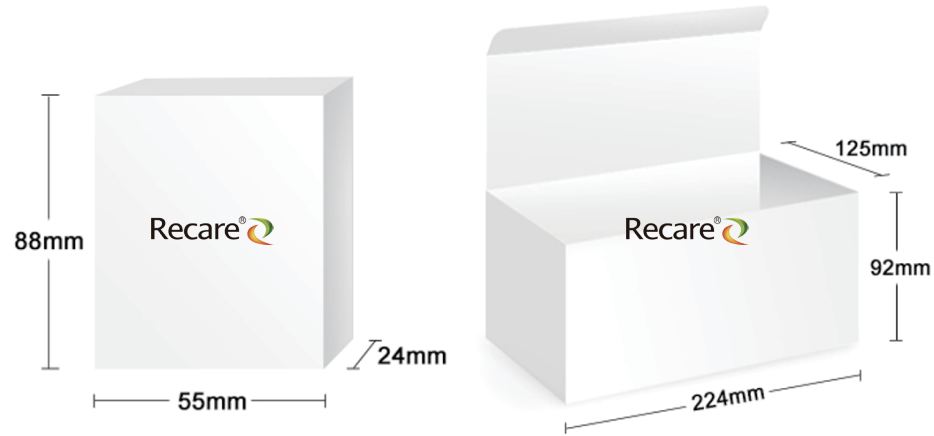

RECARE

BOX TYPE

(6PCS / box) (144PCS / box)

+

6pcs Packaging Box

Display Box(24x6pcs)