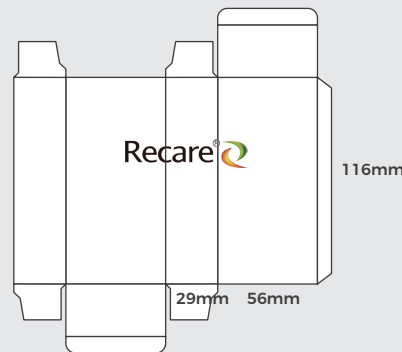

3	3 pieces / box size	length:64mm	width:20mm	high:63mm
	Middle box size (24 small boxes / middle box)	length:193mm	width:130mm	high:134mm
	Carton outer diameter (30 middle box / carton)	length:542mm	width:411mm	high:433mm

4	3 pieces / box size	length:65mm	width:25mm	high:65mm
	Middle box size (24 small boxes / middle box)	length:267mm	width:159mm	high:138mm
	Carton outer diameter (30 middle box / carton)	length:713mm	width:503mm	high:564mm

BOX TYPE (12PCS / box)

+

12pcs Packaging Box

Display Box(12x12pcs)

other box size

1	12 pieces / box size	length:56mm	width:29mm	high:116mm
	Middle box size (12 small boxes / middle box)	length:118mm	width:125mm	high:173mm
	Carton outer diameter (30 middle box / carton)	length:613mm	width:371mm	high:532mm

2	12 pieces / box size	length:65mm	width:34mm	high:120mm
	Middle box size (12 small boxes / middle box)	length:267mm	width:108mm	high:128mm
	Carton outer diameter (30 middle box / carton)	length:554mm	width:410mm	high:573mm