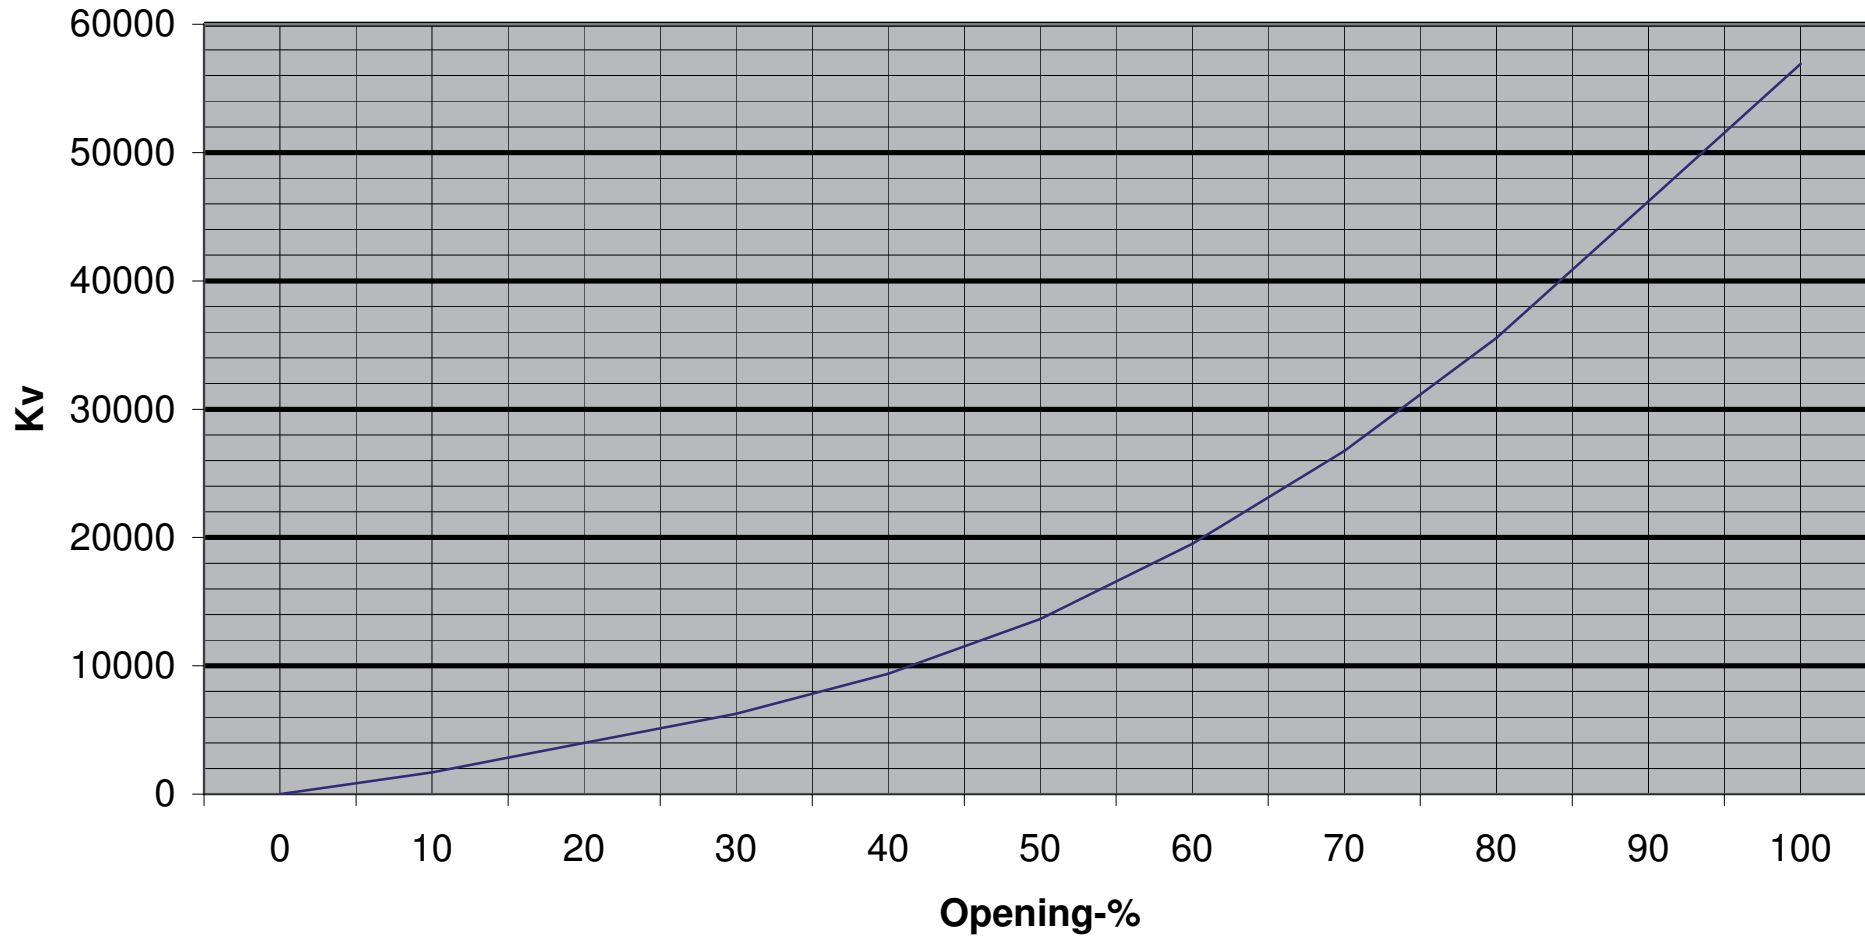

Kv curve for Vexve butterfly valves: BRC900W, BRC900W/GS, BRS900W and BRS900W/GS

Kv curve for Vexve butterfly valves: BRC1000W, BRC1000W/GS, BRS1000W and BRS1000W/GS

Kv curve for Vexve butterfly valves: BRC1200W, BRC1200W/GS, BRS1200W and BRS1200W/GS