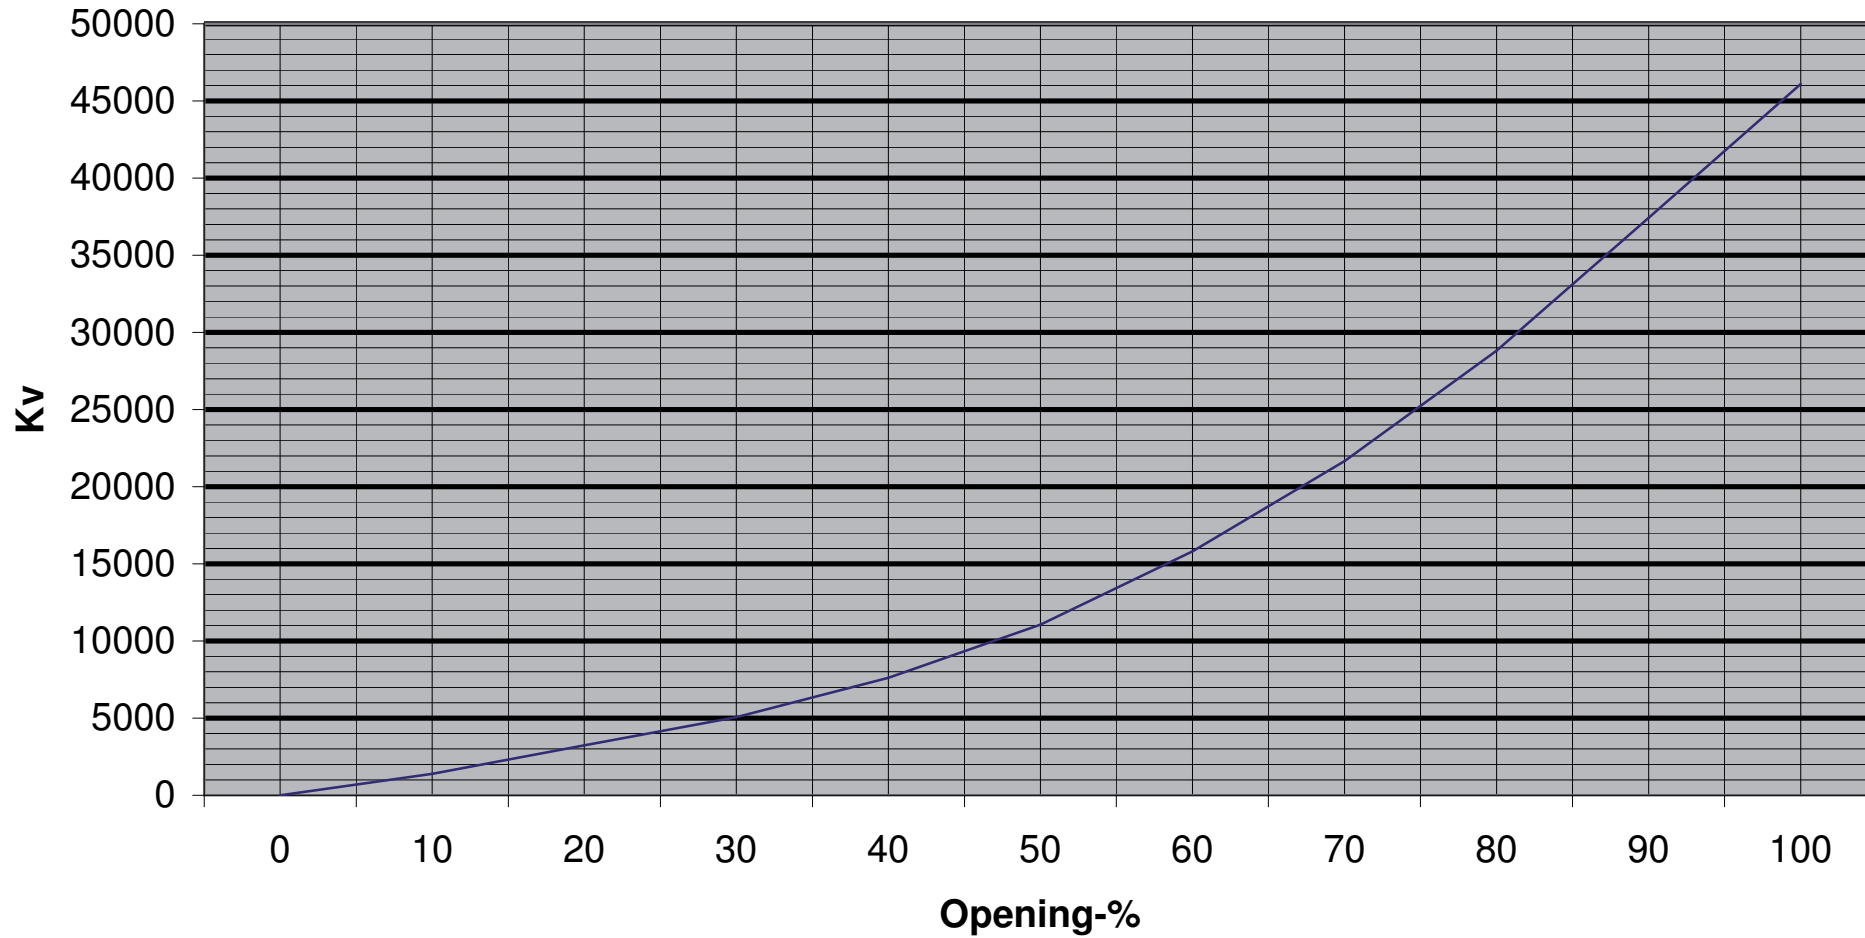

Kv curve for Vexve butterfly valves: BRC900W, BRC900W/GS, BRS900W and BRS900W/GS

Kv curve for Vexve butterfly valves: BRC1000W, BRC1000W/GS, BRS1000W and BRS1000W/GS

Kv curve for Vexve butterfly valves: BRC1200W, BRC1200W/GS, BRS1200W and BRS1200W/GS