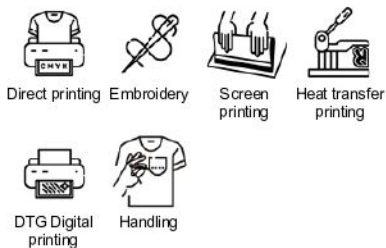

PRINTING TECHNIQUES AVAILABLE