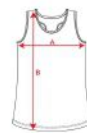

BRENDA CA6535

DESCRIPTION

Slim-fit tank top with ribbed armholes and loose and rolled ribbed collar. Racerback and side seams.

COMPOSITION

100% cotton, single jersey, 160gsm. Heather grey 58: 85% cotton / 15% viscose.

REMARKS

*Removable label. *Men's available. *Kids sizes available.

SIZES

Adults.: S · M · L · XL · 2XL / Kids:: 3/4 · 5/6 · 7/8 · 9/10 · 11/12

SCHEME

QUANTITIES

	Box	Pack
Kids:	100 un.	5 un.

COLORS

SIZES

Adults:	S	M	L	XL	2XL
WIDTH (A)	37cm	40cm	43cm	46cm	49cm
LONG (B)	62cm	64cm	66cm	68cm	70cm
Kids:	3/4	5/6	7/8	9/10	11/12
WIDTH (A)	29cm	31cm	33cm	35cm	37cm
LONG (B)	42cm	45cm	48cm	51cm	54cm

PRINTING TECHNIQUES AVAILABLE

RELATED MODELS