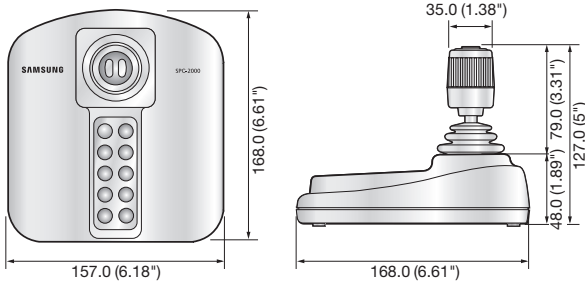

SPC-2000

Network Controller

Key Features

- Superior system compatibility
- 3D joystick control
- Quick and easy installation
- SSM support

	SPC-2000
PTZ Control	Joystick (3-axis twist zoom)
Interface	USB 2.0, DirectX
Voltage	5V DC, 32mA (USB)
Operating Temperature	-25°C ~ +70°C (-13°F ~ +158°F)
Operating Humidity	10% ~ 70%
Dimensions (WxHxD)	157.0 x 127.0 x 168.0mm (6.18" x 5" x 6.61")
Weight	440g (0.97 lb)

Dimensions

Unit : mm (inch)

* The latest product information / specification can be found at www.samsungsecurity.com

System Configuration