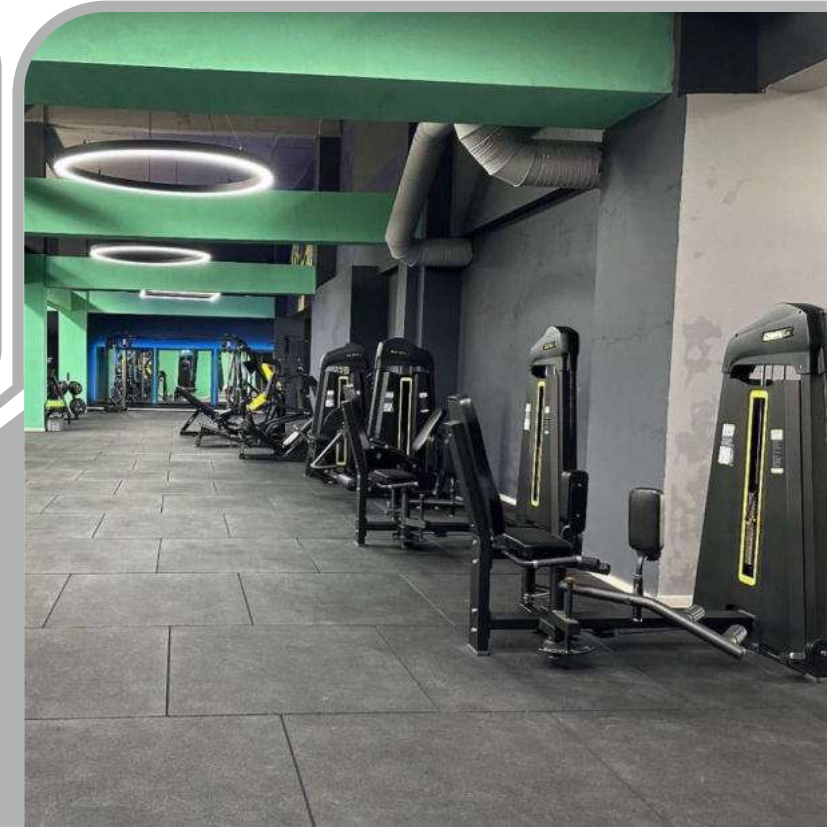

Renk Seçenekleri/Color Option

ÜRÜN ÖLÇÜLERİ / PRODUCT SIZES		
EN / WIDHT	BOY / LENGTH	KALINLIK / THICKNESS
Düz Blok Kauçuk		
100 cm	100 cm	20 - 25 - 30 - 40 mm
Kilitli Blok Kauçuk		
100 cm	100 cm	20 - 25 - 30 - 40 mm
50 cm	100 cm	20 - 25 - 30 - 40 mm
Epdm'li Blok Kauçuk		
100 cm	100 cm	20 - 25 - 30 - 40 mm