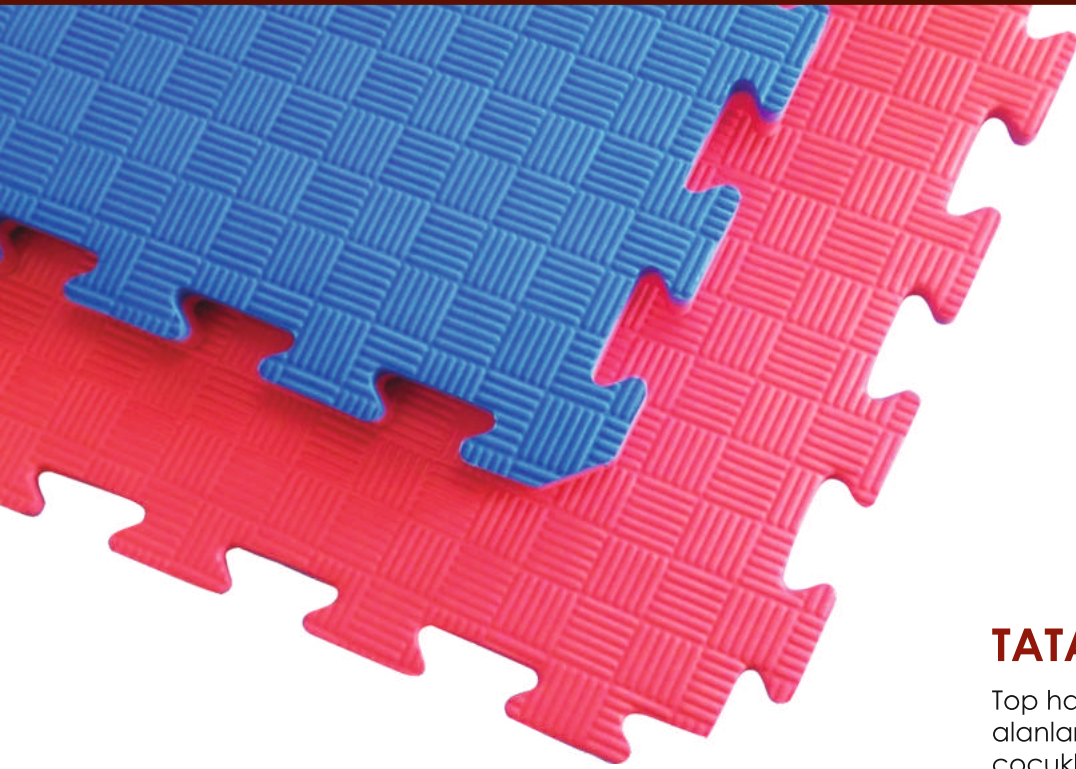

TATAMI MİNDER

Top havuzlarında, anaokulu oyun alanlarında, spor salonu zeminlerinde ve çocuk odası gibi alanlarda güvenle kullanabileceğiniz ürünlerdir. Yumuşak olması sayesinde düşme anında çocukların zarar görmesini engeller. Eğitim amaçlı kullanabileceğiniz harf ve sayı baskılı yer minderleri modellerimizde mevcuttur. Yeşil, mavi, turuncu, gri, siyah, kırmızı, lacivert ve sarı renklerde tatami minderlerimiz mevcuttur.

TATAMI CUSHION

Ball pools, kindergarten playgrounds, gym floors and children's room, such as products you can safely use. Thanks to its softness, it prevents damage to children during falling. There are letters and numbers printed floor mats available for educational purposes. We have tatami cushions in green, blue, orange, gray, black, red, dark blue and yellow colors.

ÜRÜN ÖLÇÜLERİ / PRODUCT SIZES		
EN / WIDHT	BOY / LENGTH	KALINLIK / THICKNESS
100 cm	100 cm	1,3 -2,6 mm