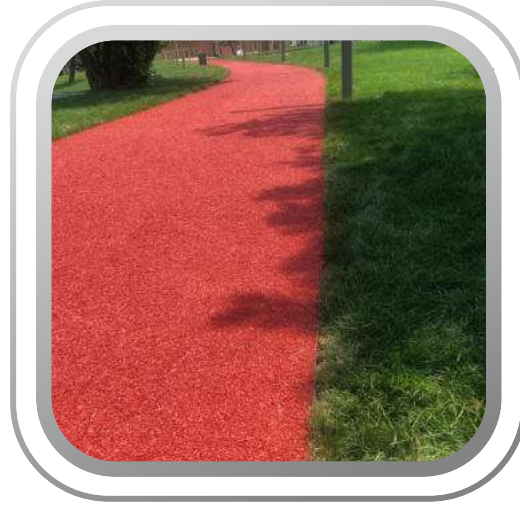

EPDM MULCH / EPDM MULCH

Epdm Mulch kauçuk esnek yapısı sayesinde düşme etkisini en aza indirmektedir. Doğal görünümlü yapısı ile peyzaj alanlarına uyum sağlamaktadır. Gözenekli yapısı yüzeyinde su birikintisi oluşmasını önlemektedir.

Epdm Mulch rubber minimizes the impact of falling thanks to its flexible structure. It adapts to landscape areas with its natural-looking structure. Its porous structure prevents the formation of water puddles on its surface.