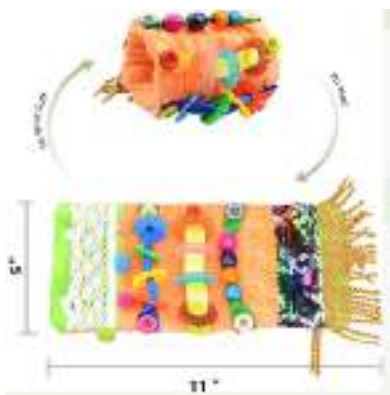

ITEM NO.: LD01E582

Fidget Sleeve

Size: 28*13CM