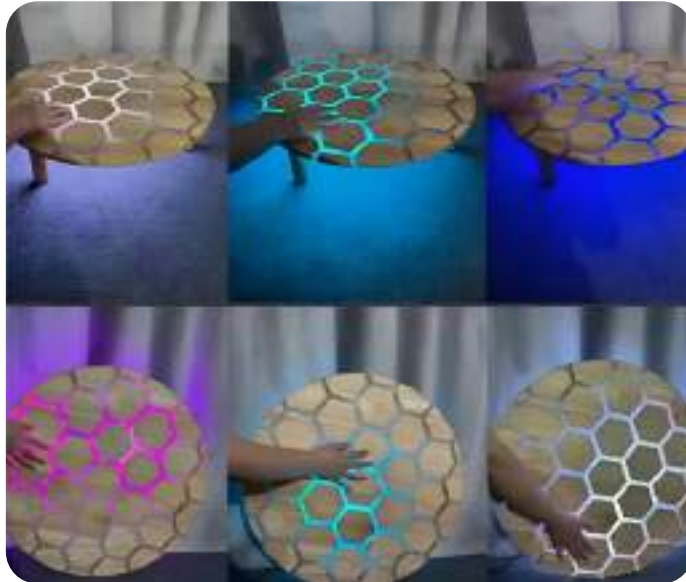

SENSORY- Sensory Room

WWW.LEEMOLAND.COM

This Wooden Sensory Table can be paired with multi-layer boards of various themes and combined with snowflakes, wooden toys, yarn balls, etc., for color sorting, shape sorting, etc. It is suitable for children's vestibular development and also suitable for adults to practice hand-eye coordination.