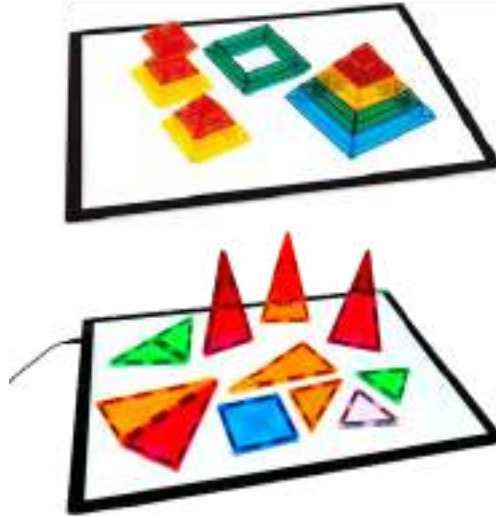

SENSORY- Sensory Toy

WWW.LEEMOLAND.COM

This LED Light Drawing Board incorporate various translucent materials, such as transparent plastic and acrylic, to enhance the fun of the activities.

It can also be combined with X-ray images to stimulate children's curiosity and desire to explore scientific knowledge about the skeletal structures of insects, wild animals, dinosaurs, and other creatures.