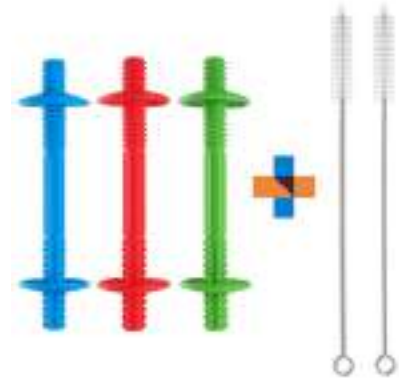

ITEM NO.: LD26SP0203
Tube Chewy Teether With Barrier
Size: 17.6*1.7CM