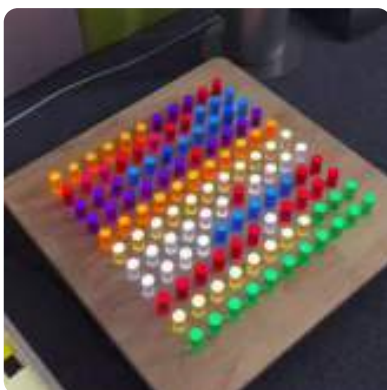

ITEM NO.: LD24R027-121
Coloured 121pcs Rods Wall Panels
Size: 60*60*5CM