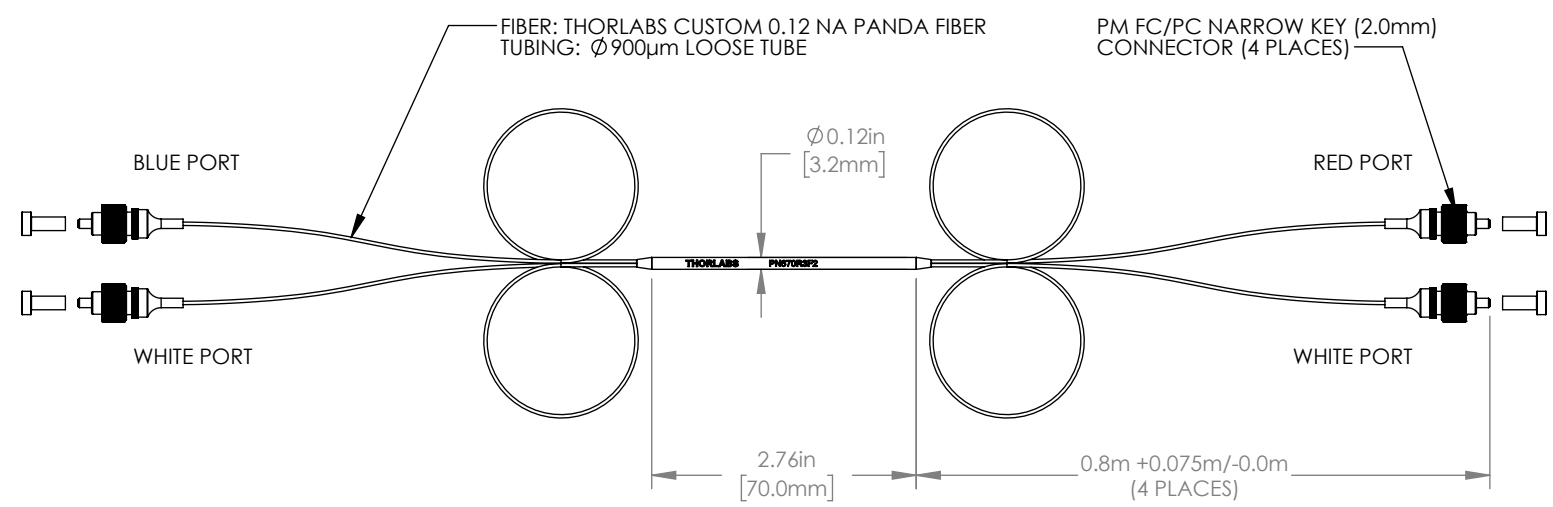

ISOMETRIC VIEW
SCALE 1:4

**FOR INFORMATION ONLY
NOT FOR MANUFACTURING PURPOSES**

DRAWING PROJECTION				THORLABS www.thorlabs.com	
	NAME	DATE			
DRAWN	DB	29/Oct/18		PM Fiber Coupler 670nm, 75:25	
APPROVAL	PB	05/Nov/18		MATERIAL	REV
COPYRIGHT © 2018 BY THORLABS				N/A	
VALUES IN PARENTHESIS ARE CALCULATED AND MAY CONTAIN ROUND OFF ERRORS				ITEM #	APPROX WEIGHT
				PN670R3F2	0.03 kg