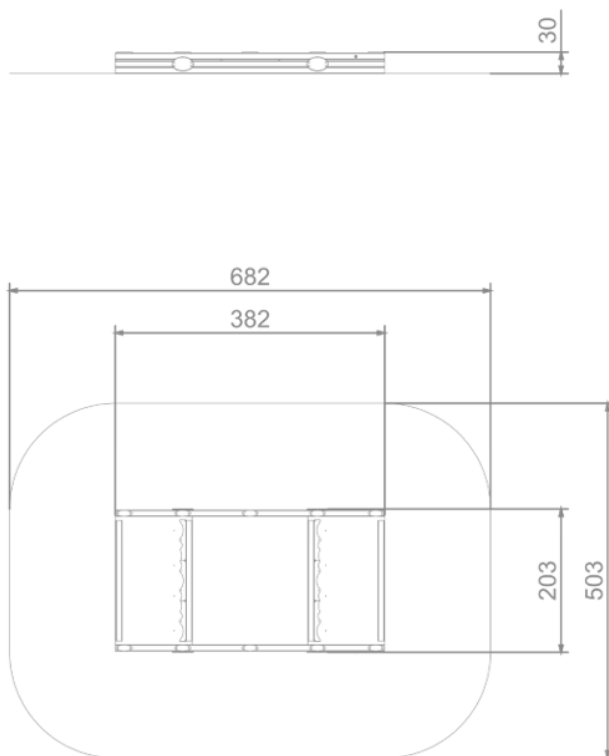

### INFORMATION ABOUT THE PRODUCT

Dimensions	203 x 382 cm
Safety zone	503 x 682 cm
Safety zone area	33 m <sup>2</sup>
Overall height	30 cm
Free fall height	30 cm
Amount of users	8
Product complies with EN 1176-1:2017-12	YES
Availability of spare parts	YES
Age range	1-7

According to EN 1176-1:2017-12 norm, the product requires applying a safety surface according to the product's free fall height.

SCALE 1:100

Product number	Dimension	Safety zone dimension	Overall height	Free fall height	The product complies with EN 1176-1: 2017	Age range
8029	203 x 382 cm	503 x 682 cm (32,37 m <sup>2</sup> )	30 cm	30 cm	Yes	1-7

8029N

8029F

8029N  
8029F

Product number	Dimension	Safety zone dimension	Overall height	Free fall height	The product complies with EN 1176-1: 2017	Age range
8029	203 x 382 cm	503 x 682 cm (32,37 m <sup>2</sup> )	30 cm	30 cm	Yes	1-7

**8** 8029N  
8029F

Nr	Element	DIN	ELEMENT	Σ
1		-	S6x60	16
2		-	W6x60	16
29		-	K_5_A2_g2_G_v2	8

**9** 8029N  
8029F

Product number	Dimension	Safety zone dimension	Overall height	Free fall height	The product complies with EN 1176-1: 2017	Age range
8029	203 x 382 cm	503 x 682 cm (32,37 m <sup>2</sup> )	30 cm	30 cm	Yes	1-7