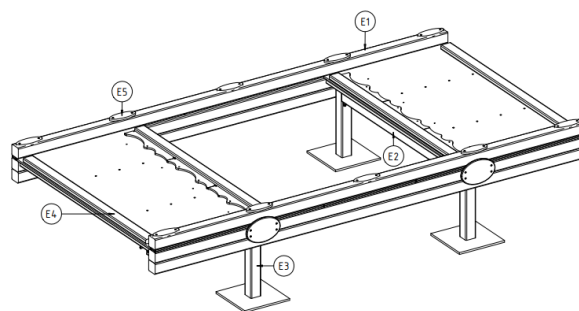

### INFORMATION ABOUT THE PRODUCT

Dimensions	203 x 382 cm
Safety zone	503 x 682 cm
Safety zone area	33 m <sup>2</sup>
Overall height	30 cm
Free fall height	30 cm
Amount of users	8
Product complies with EN 1176-1:2017-12	YES
Availability of spare parts	YES
Age range	1-7

According to EN 1176-1:2017-12 norm, the product requires applying a safety surface according to the product's free fall height.

SCALE 1:100

Product number	Dimension	Safety zone dimension	Overall height	Free fall height	The product complies with EN 1176-1: 2017	Age range
8029	203 x 382 cm	503 x 682 cm (32,37 m <sup>2</sup> )	30 cm	30 cm	Yes	1-7

8029N

8029F

8029N  
8029F

Product number	Dimension	Safety zone dimension	Overall height	Free fall height	The product complies with EN 1176-1: 2017	Age range
8029	203 x 382 cm	503 x 682 cm (32,37 m <sup>2</sup> )	30 cm	30 cm	Yes	1-7

**8** 8029N  
8029F

Nr	Element	DIN	ELEMENT	Σ
1		-	S6x60	16
2		-	W6x60	16
29		-	K_5_A2_g2_G_v2	8

**9** 8029N  
8029F

Product number	Dimension	Safety zone dimension	Overall height	Free fall height	The product complies with EN 1176-1: 2017	Age range
8029	203 x 382 cm	503 x 682 cm (32,37 m <sup>2</sup> )	30 cm	30 cm	Yes	1-7