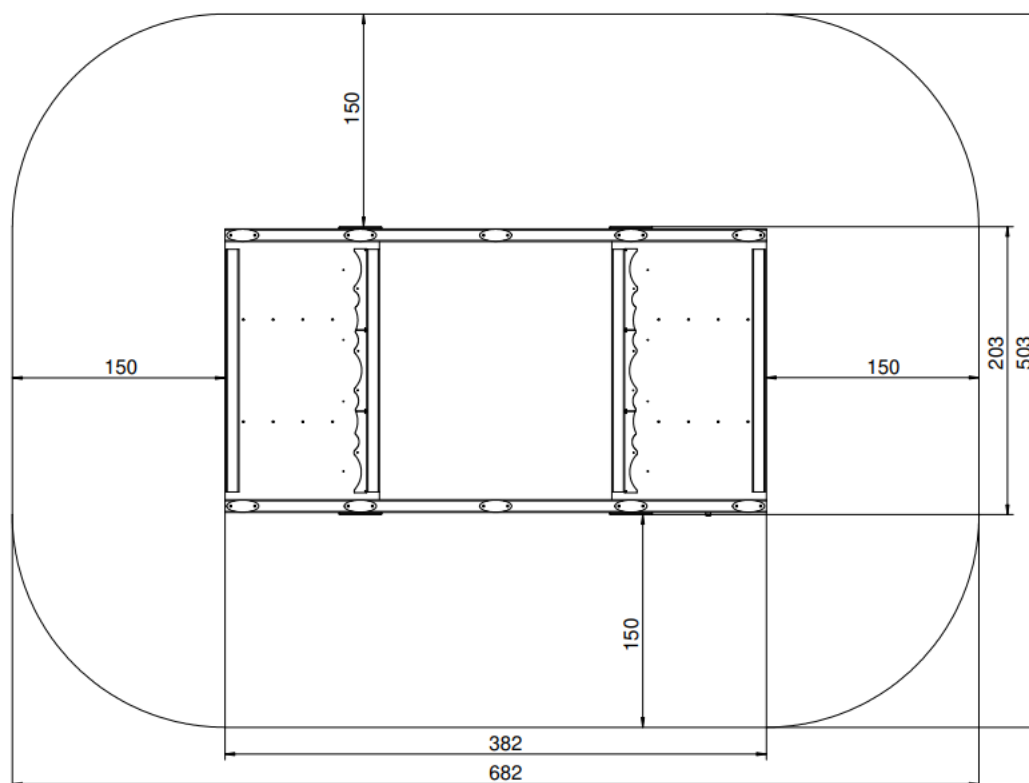

### INFORMATION ABOUT THE PRODUCT

Dimensions	203 x 382 cm
Safety zone	503 x 682 cm
Safety zone area	33 m <sup>2</sup>
Overall height	30 cm
Free fall height	30 cm
Amount of users	8
Product complies with EN 1176-1:2017-12	YES
Availability of spare parts	YES
Age range	1-7

According to EN 1176-1:2017-12 norm, the product requires applying a safety surface according to the product's free fall height.

SCALE 1:100

Product number	Dimension	Safety zone dimension	Overall height	Free fall height	The product complies with EN 1176-1: 2017	Age range
8029	203 x 382 cm	503 x 682 cm (32,37 m <sup>2</sup> )	30 cm	30 cm	Yes	1-7

8029N

8029F

8029N  
8029F

Product number	Dimension	Safety zone dimension	Overall height	Free fall height	The product complies with EN 1176-1: 2017	Age range
8029	203 x 382 cm	503 x 682 cm (32,37 m <sup>2</sup> )	30 cm	30 cm	Yes	1-7

**8** 8029N  
8029F

Nr	Element	DIN	ELEMENT	Σ
1		-	S6x60	16
2		-	W6x60	16
29		-	K_5_A2_g2_G_v2	8

**9** 8029N  
8029F

Product number	Dimension	Safety zone dimension	Overall height	Free fall height	The product complies with EN 1176-1: 2017	Age range
8029	203 x 382 cm	503 x 682 cm (32,37 m <sup>2</sup> )	30 cm	30 cm	Yes	1-7