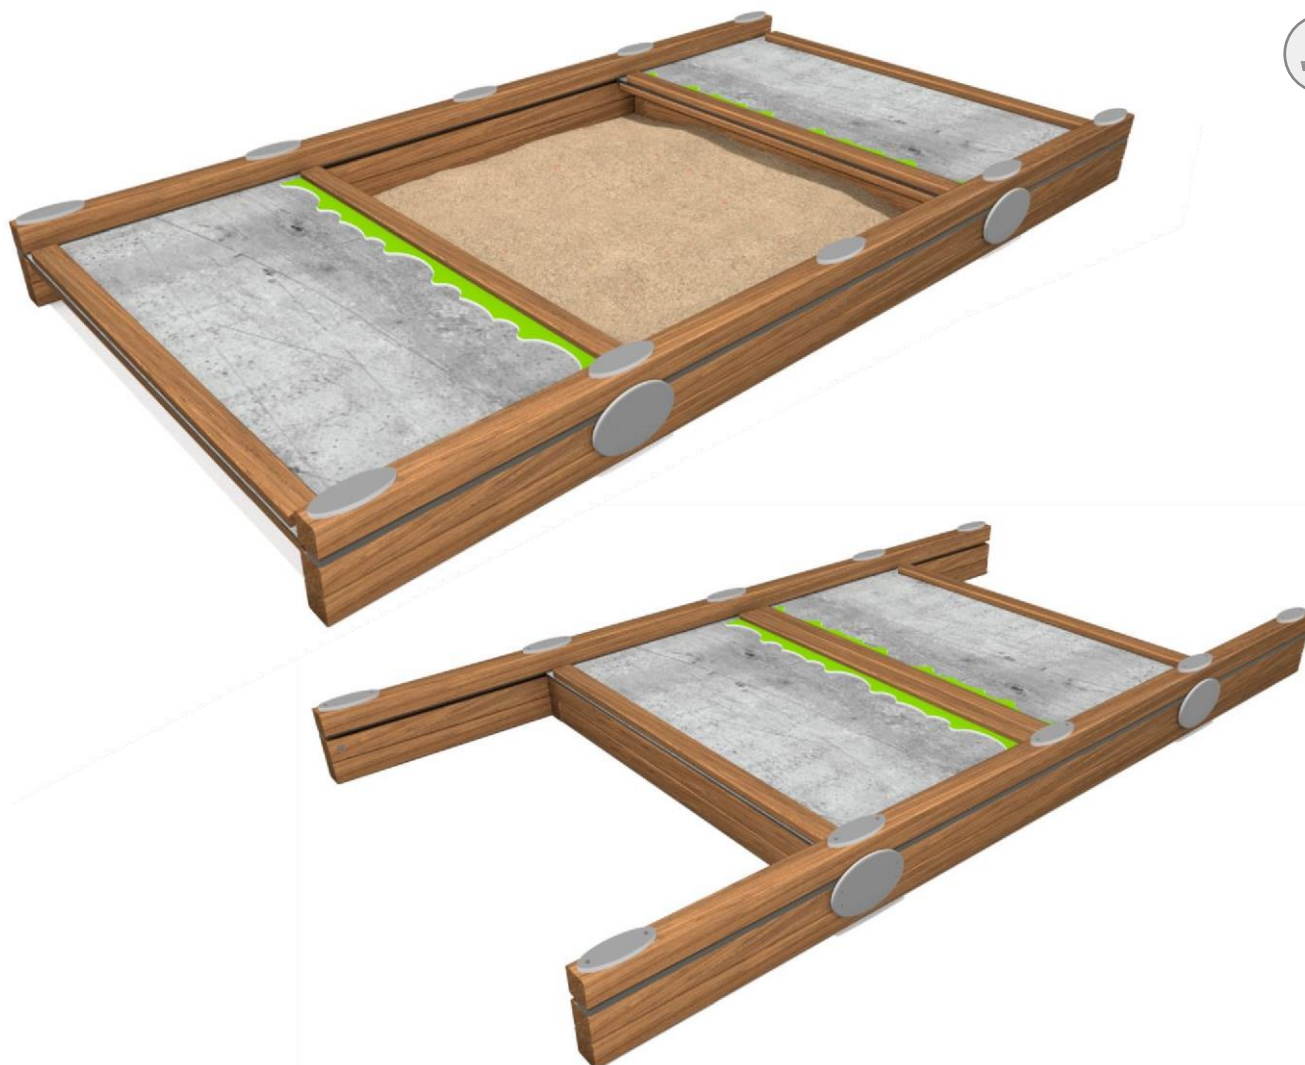

### INFORMATION ABOUT THE PRODUCT

Dimensions	203 x 382 cm
Safety zone	503 x 682 cm
Safety zone area	33 m <sup>2</sup>
Overall height	30 cm
Free fall height	30 cm
Amount of users	8
Product complies with EN 1176-1:2017-12	YES
Availability of spare parts	YES
Age range	1-7

According to EN 1176-1:2017-12 norm, the product requires applying a safety surface according to the product's free fall height.

SCALE 1:100

Product number	Dimension	Safety zone dimension	Overall height	Free fall height	The product complies with EN 1176-1: 2017	Age range
8029	203 x 382 cm	503 x 682 cm (32,37 m <sup>2</sup> )	30 cm	30 cm	Yes	1-7

8029N

8029F

8029N  
8029F

Product number	Dimension	Safety zone dimension	Overall height	Free fall height	The product complies with EN 1176-1: 2017	Age range
8029	203 x 382 cm	503 x 682 cm (32,37 m <sup>2</sup> )	30 cm	30 cm	Yes	1-7

**8** 8029N  
8029F

Nr	Element	DIN	ELEMENT	Σ
1		-	S6x60	16
2		-	W6x60	16
29		-	K_5_A2_g2_G_v2	8

**9** 8029N  
8029F

Product number	Dimension	Safety zone dimension	Overall height	Free fall height	The product complies with EN 1176-1: 2017	Age range
8029	203 x 382 cm	503 x 682 cm (32,37 m <sup>2</sup> )	30 cm	30 cm	Yes	1-7