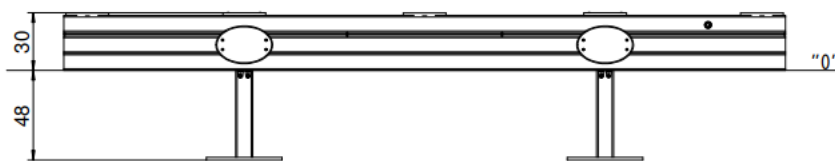

### INFORMATION ABOUT THE PRODUCT

Dimensions	203 x 382 cm
Safety zone	503 x 682 cm
Safety zone area	33 m <sup>2</sup>
Overall height	30 cm
Free fall height	30 cm
Amount of users	8
Product complies with EN 1176-1:2017-12	YES
Availability of spare parts	YES
Age range	1-7

According to EN 1176-1:2017-12 norm, the product requires applying a safety surface according to the product's free fall height.

SCALE 1:100

Product number	Dimension	Safety zone dimension	Overall height	Free fall height	The product complies with EN 1176-1: 2017	Age range
8029	203 x 382 cm	503 x 682 cm (32,37 m <sup>2</sup> )	30 cm	30 cm	Yes	1-7

8029N

8029F

8029N  
8029F

Product number	Dimension	Safety zone dimension	Overall height	Free fall height	The product complies with EN 1176-1: 2017	Age range
8029	203 x 382 cm	503 x 682 cm (32,37 m <sup>2</sup> )	30 cm	30 cm	Yes	1-7

**8** 8029N  
8029F

Nr	Element	DIN	ELEMENT	Σ
1		-	S6x60	16
2		-	W6x60	16
29		-	K_5_A2_g2_G_v2	8

**9** 8029N  
8029F

Product number	Dimension	Safety zone dimension	Overall height	Free fall height	The product complies with EN 1176-1: 2017	Age range
8029	203 x 382 cm	503 x 682 cm (32,37 m <sup>2</sup> )	30 cm	30 cm	Yes	1-7