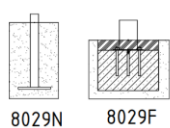

### INFORMATION ABOUT THE PRODUCT

Dimensions	203 x 382 cm
Safety zone	503 x 682 cm
Safety zone area	33 m <sup>2</sup>
Overall height	30 cm
Free fall height	30 cm
Amount of users	8
Product complies with EN 1176-1:2017-12	YES
Availability of spare parts	YES
Age range	1-7

According to EN 1176-1:2017-12 norm, the product requires applying a safety surface according to the product's free fall height.

SCALE 1:100

Product number	Dimension	Safety zone dimension	Overall height	Free fall height	The product complies with EN 1176-1: 2017	Age range
8029	203 x 382 cm	503 x 682 cm (32,37 m <sup>2</sup> )	30 cm	30 cm	Yes	1-7

8029N

8029F

8029N  
8029F

Product number	Dimension	Safety zone dimension	Overall height	Free fall height	The product complies with EN 1176-1: 2017	Age range
8029	203 x 382 cm	503 x 682 cm (32,37 m <sup>2</sup> )	30 cm	30 cm	Yes	1-7

**8** 8029N  
8029F

Nr	Element	DIN	ELEMENT	Σ
1		-	S6x60	16
2		-	W6x60	16
29		-	K_5_A2_g2_G_v2	8

**9** 8029N  
8029F

Product number	Dimension	Safety zone dimension	Overall height	Free fall height	The product complies with EN 1176-1: 2017	Age range
8029	203 x 382 cm	503 x 682 cm (32,37 m <sup>2</sup> )	30 cm	30 cm	Yes	1-7