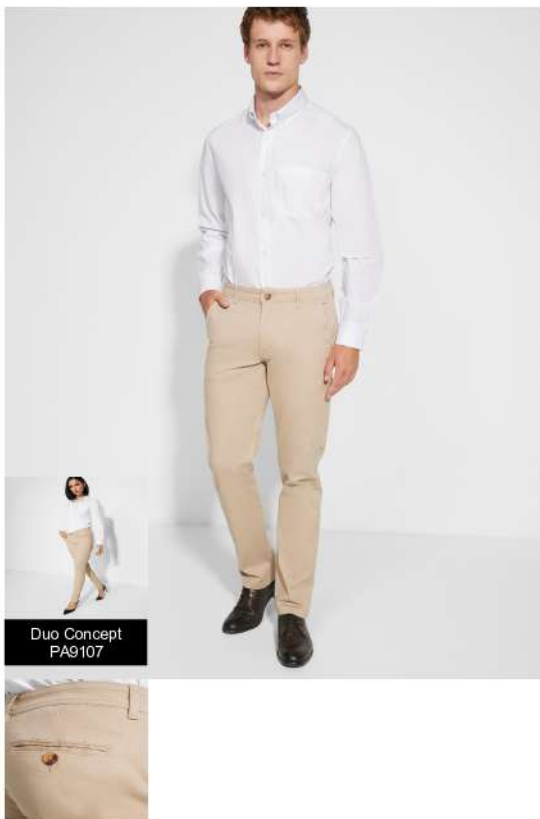

RITZ PA9106

Duo Concept
PA9107