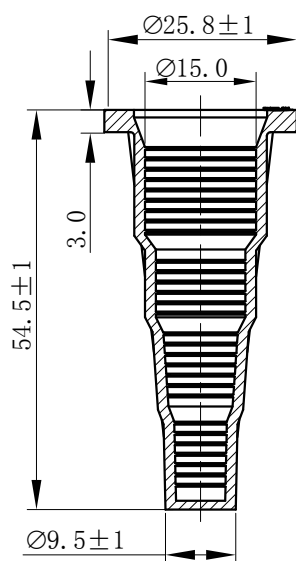

Rev.	Change Description	Designed	Checked	Approved
B1.1	Frame update	沈志刚 2018/12/19	谢博 2018/12/19	於海燕 2018/12/19
B1.2	Added dimension	沈志刚 2019/10/29		

Technical detail:  
1. Material:TPE.

JIANGSU JIAMENG  
ELECTRICAL EQUIPMENT CO.,LTD  
江苏嘉盟电力设备有限公司

Material	/	Undefined Tolerance		Title: PRE-INSULATED ALUMINIUM CONNECTOR
Approved by	於海燕 2011/09/06	0~30	±1	
Checked by	/	>30~120	±2	Product No.: PC16-150&M
Designed by	张建华 2011/09/06	>120	±3	Drawing No.: T1PC16-150&M
Size A4	Scale NTS		Sheet 1 of 1	Unit mm