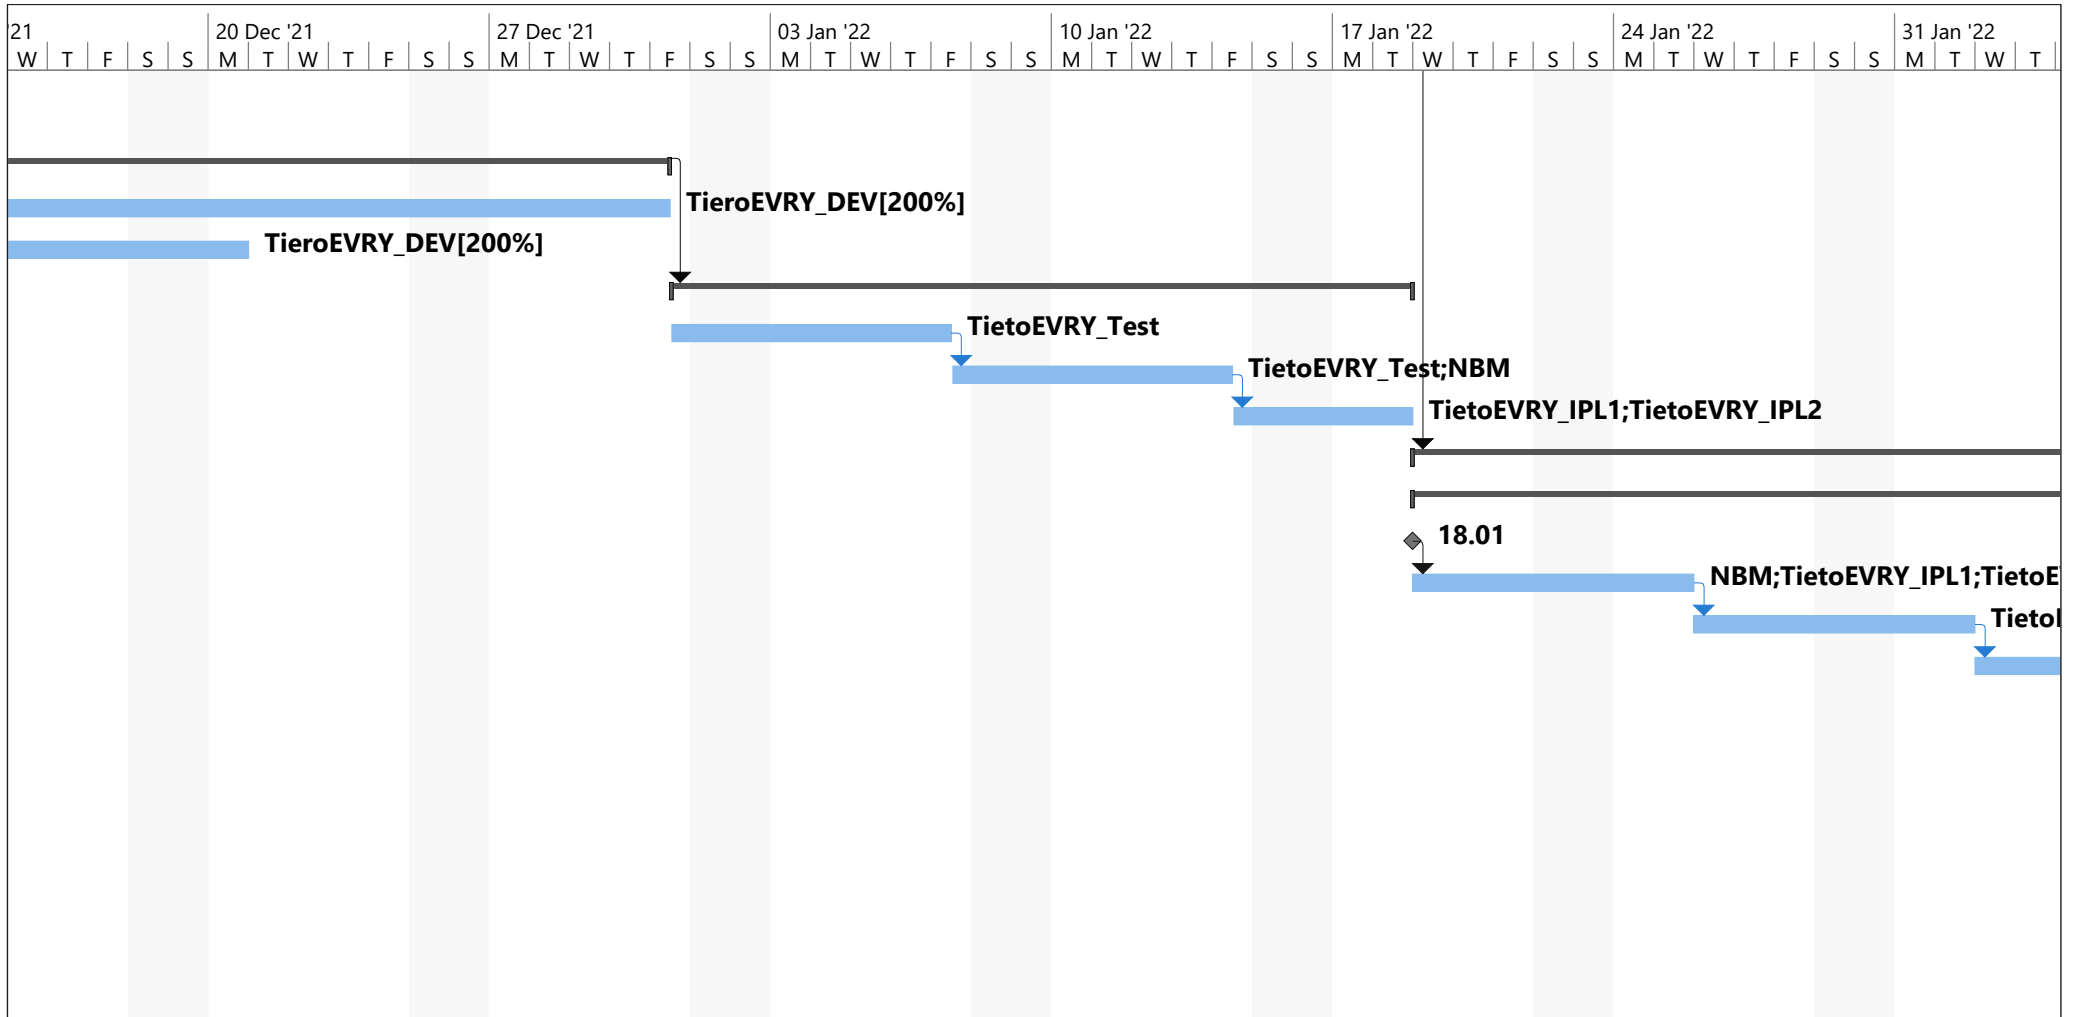

Project: IPL_Estimation_ips_Mol
Date: Fri 11.06.21

Task		Inactive Summary		External Tasks	
Split		Manual Task		External Milestone	
Milestone		Duration-only		Deadline	
Summary		Manual Summary Rollup		Progress	
Project Summary		Manual Summary		Manual Progress	
Inactive Task		Start-only			
Inactive Milestone		Finish-only