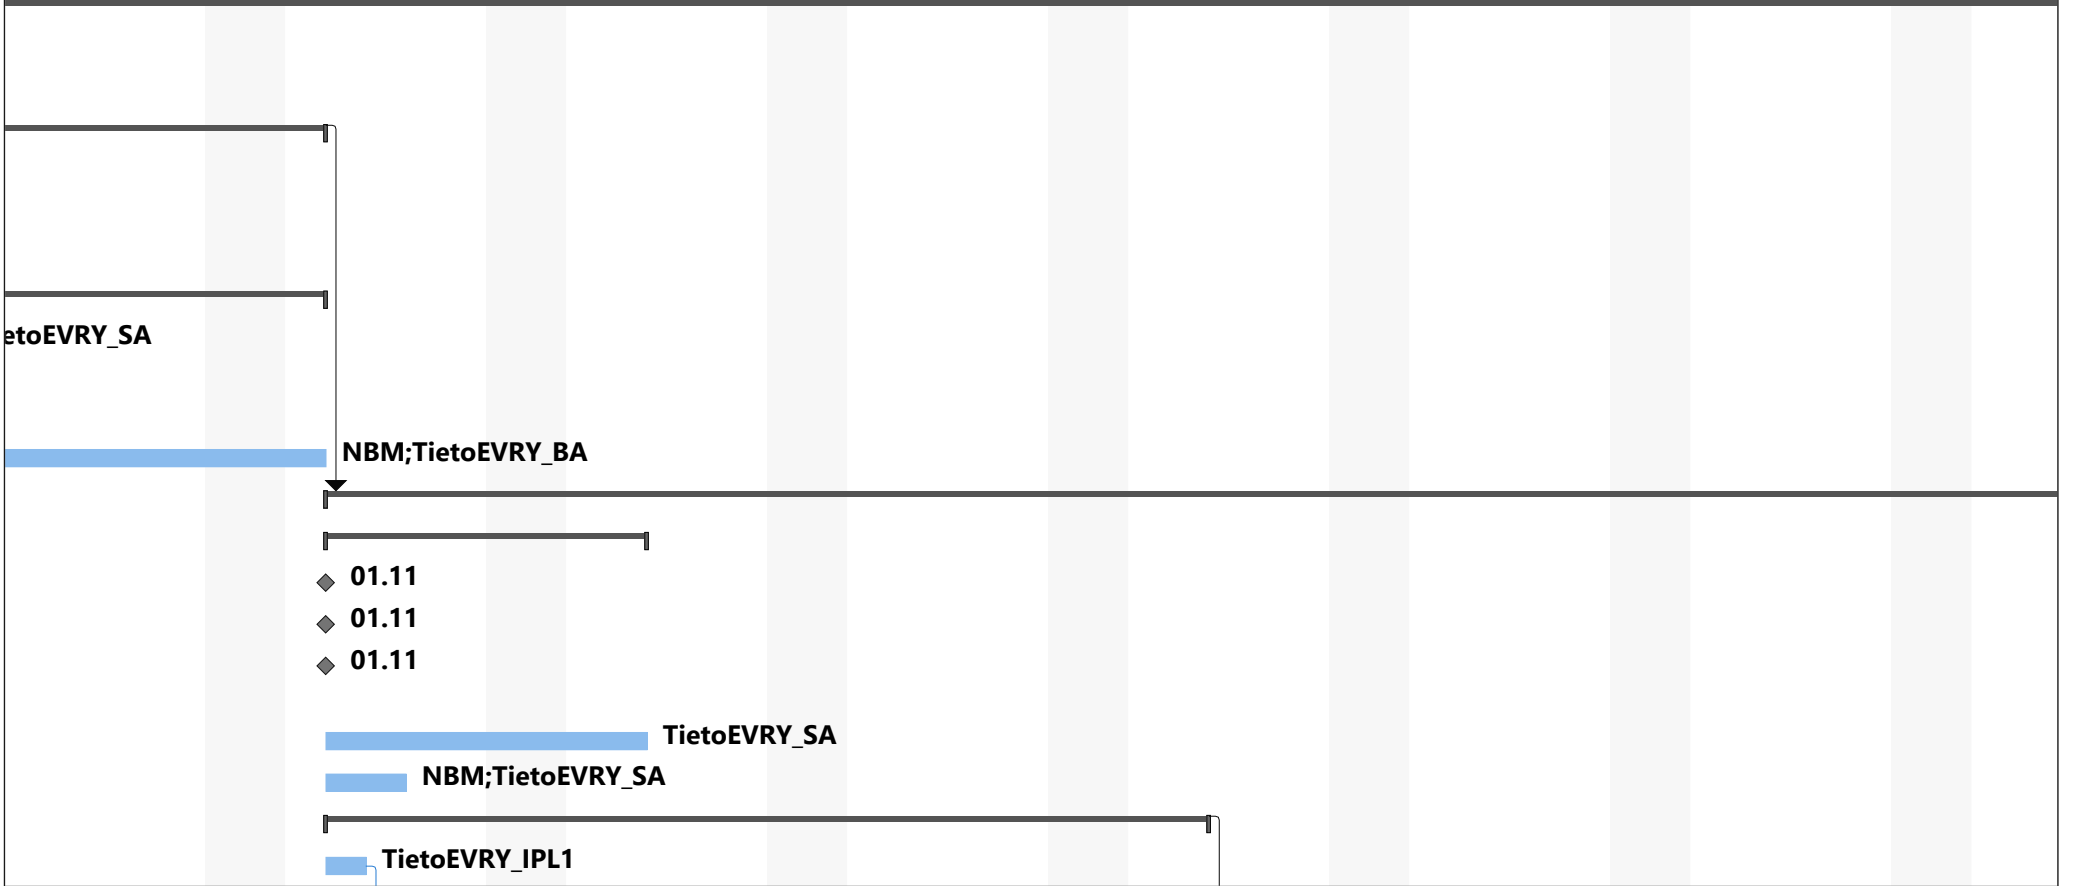

Project: IPL_Estimation_ips_Mol
Date: Fri 11.06.21

Task		Inactive Summary		External Tasks	
Split		Manual Task		External Milestone	
Milestone		Duration-only		Deadline	
Summary		Manual Summary Rollup		Progress	
Project Summary		Manual Summary		Manual Progress	
Inactive Task		Start-only			
Inactive Milestone		Finish-only