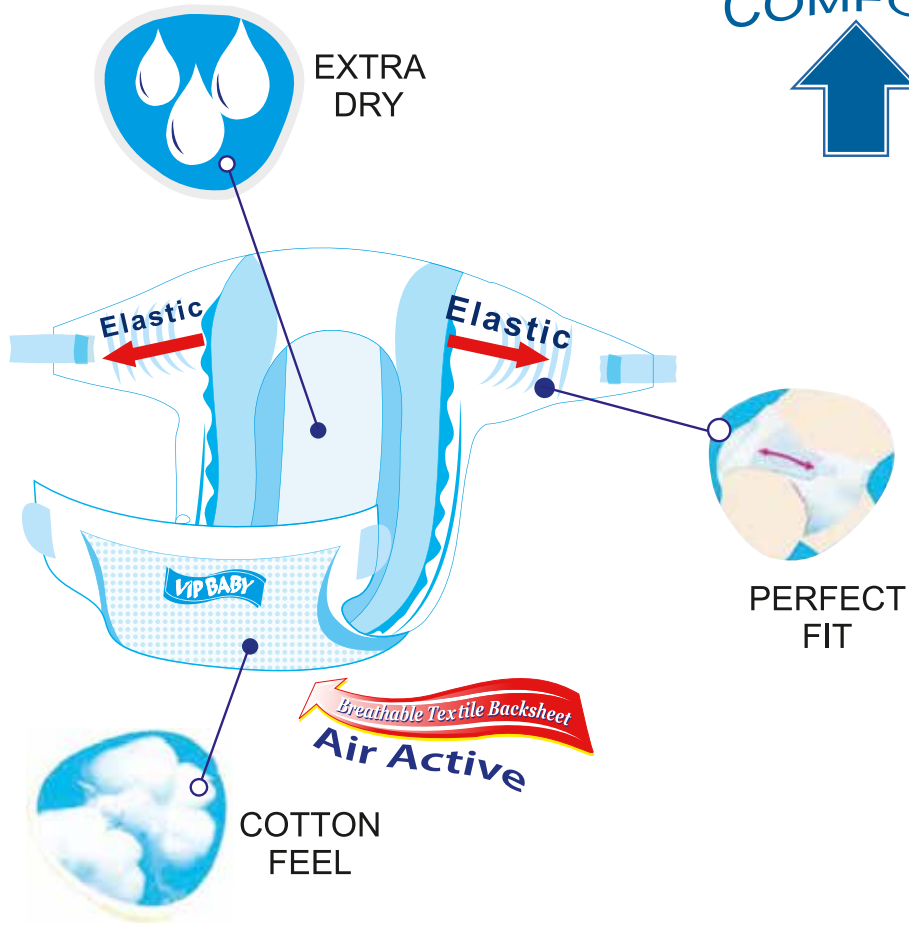

BEBİKO®

VIP BABY®

Baby Diapers

BEBIKO
VIP BABY[®]
Baby Diapers

↓
**THINNER
FOR MORE
COMFORT**
↑

BEBİKO
VIP BABY[®]
Baby Diapers

1

Newborn
2-5Kg