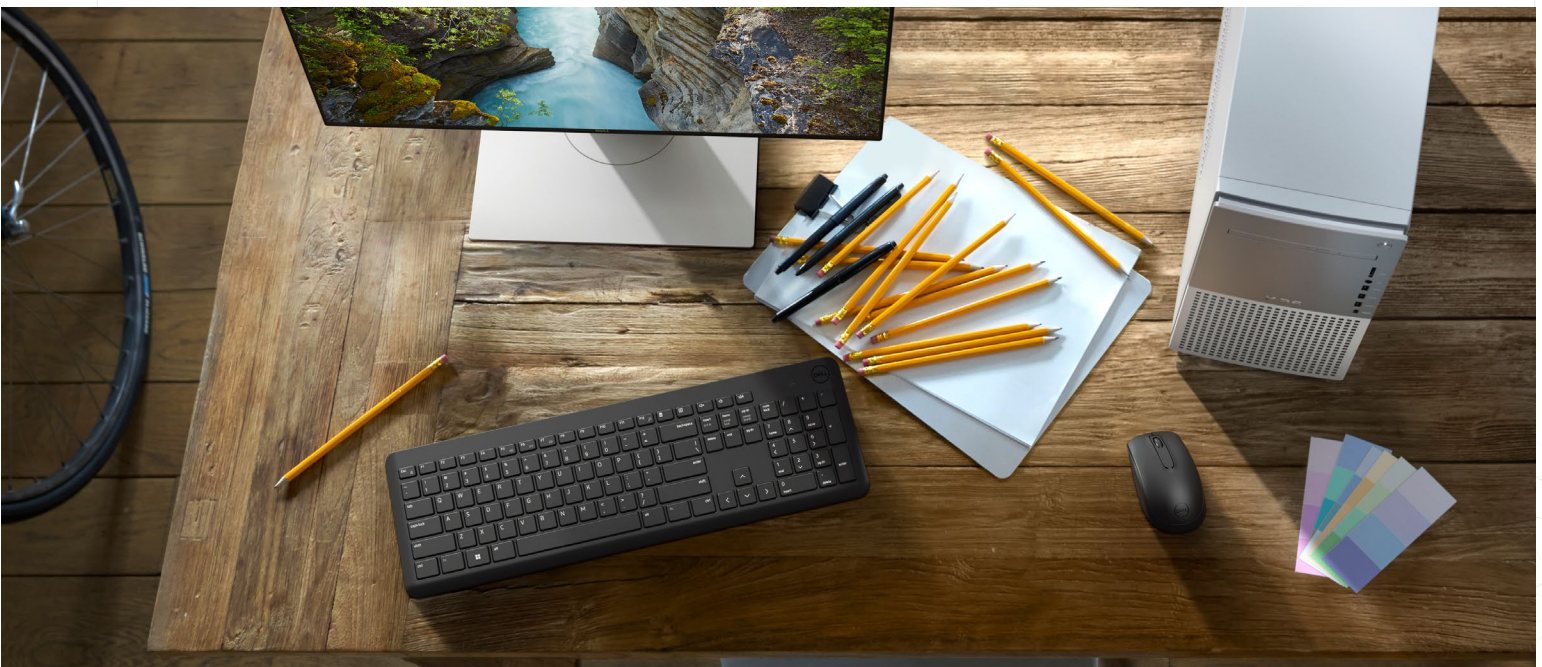

DELL WIRELESS
KEYBOARD AND
MOUSE

KM3322W

Stay productive everyday
with a reliable wireless combo
that's been built to last.

KM3322W

Essential Productivity

Full-sized, the keyboard comes with a number pad and dedicated multimedia keys for convenient number input and multimedia controls. The 1000 DPI mouse with scroll wheel allows you to navigate with ease.

The keyboard is spill resistant and can withstand accidental splashes and spills. It's anti-fading keys ensure that the letters and numbers on your keyboard remain intact over time. The tilt legs on your keyboard give you the flexibility to adjust to your most comfortable typing position.

KM3322W

The Confidence to work anywhere.

The wireless keyboard and mouse combo connects easily to your Dell PC. Enhance your workday experience with long-lasting battery life as well as spill-resistant keyboard with anti-fade keys.