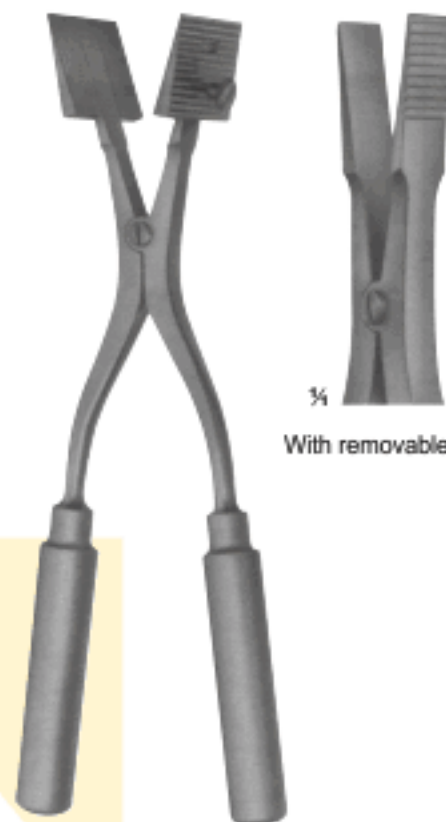

STILLE PLASTER SHEARS
F4-447 24 cm, 9 1/2"
F4-448 Spare Blade

ajmmmy
NAJMMY
INDUSTRI

HENNIG PLASTER CAST SPREADER
F4-449 28 cm, 11"

MODEL USA CAST SPREADER PLASTER
F4-450 23 cm, 9" 3 Prong

SPREADER PLASTER
F4-451 29 cm, 11 1/2"