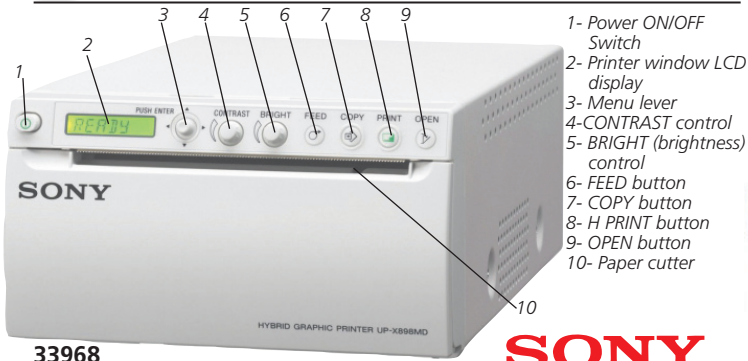

SONY MEDICAL PRINTERS

- 1- Power ON/OFF Switch
- 2- Printer window LCD display
- 3- Menu lever
- 4- CONTRAST control
- 5- BRIGHT (brightness) control
- 6- FEED button
- 7- COPY button
- 8- H PRINT button
- 9- OPEN button
- 10- Paper cutter

33968

• 33968 SONY HYBRID GRAPHIC PRINTER UP-X898 MD - black/white

Produces A6 size printings in about 2 seconds, with superb print quality with 325 dpi and grey level of 256 steps. Can take both analogue video and digital signal inputs. 110-240 V AC, 50/60 Hz. Space saving design: 154x240xh 88 mm, for flexible integration into medical carts. Multilingual manual: GB, FR, IT, PT.

33961

• 33993 SONY COLOUR PRINTER UP-25 MD
 • 33961 SONY COLOUR PRINTER UP-D25 MD - 21x9.8x39.8 cm
 High quality analogue A6 Dye. Sublimation Printer for use in medical applications. An ideal technology for making high quality, accurate photographic prints. USB port (only 33961)
 See www.gimaitaly.com

It incorporates two types of colour adjustment function: RGB and HSV function

SONY ORIGINAL PAPER

SONY VIDEOPRINTER PAPERS

- 72726 SONY PAPER - UPP-110 HD - box of 10 rolls
High density printing paper - 110 mm x 20 m
- 72727 SONY PAPER - UPP-110 HG - box of 10 rolls
High glossy printing paper - 110 mm x 18 m
- 72728 SONY PAPER UPP-110S - box of 10 rolls
- 72729 SONY PAPER UPP-110HA - box of 10 rolls
- 72735 SONY COLOUR PAPER UPC-21L
(4 ink rolls + 200 supports 144x100 mm)