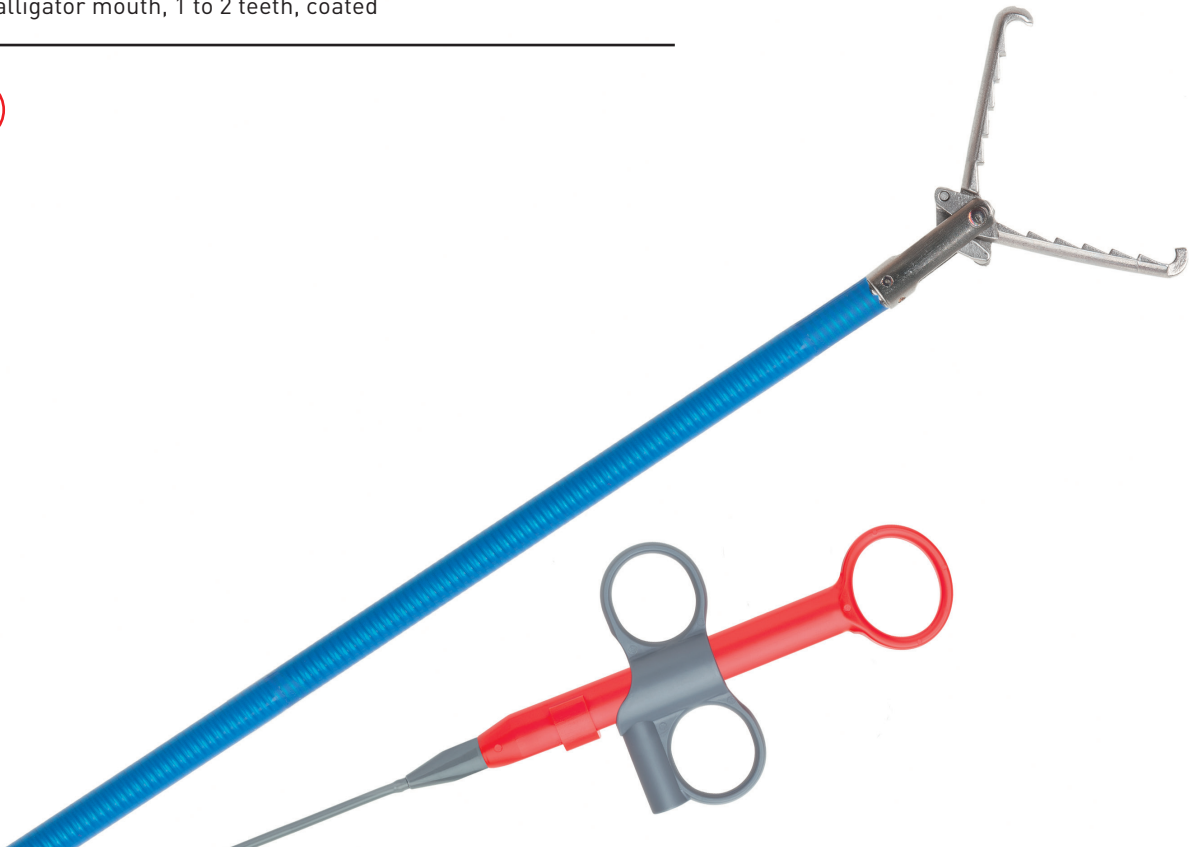

FOREIGN BODY REMOVING FORCEPS

long alligator mouth, 1 to 2 teeth, coated

2

Article no.	Opening dimension mm	Diameter mm	Length cm
990721420	15,5	2,3	230