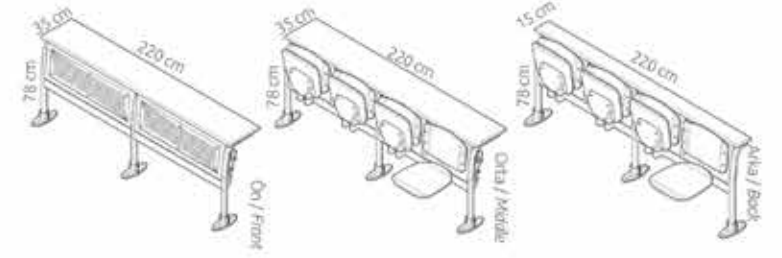

Modern Üçlü Amfi

Modern Triple Seats Amphitheatre

L165 x W35 x H78

D06 - 31

Modern İkili Amfi

Modern Double Seats Amphitheatre

L110 x W35 x H78

D06 - 43