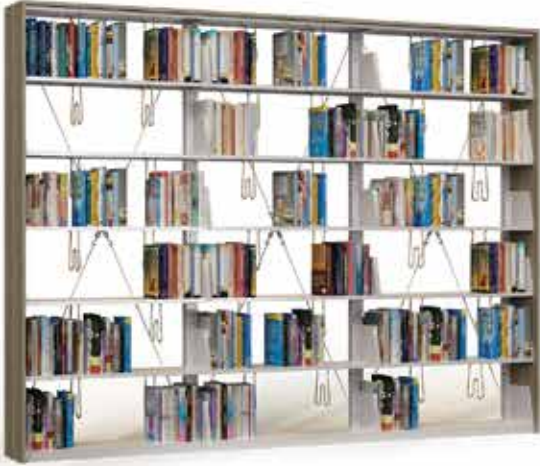

D05 - 2151

Üçlü tek taraflı metal beş rafli kitaplık

Triple one sided metal five shelves cabinets
L270 x W30 x H207