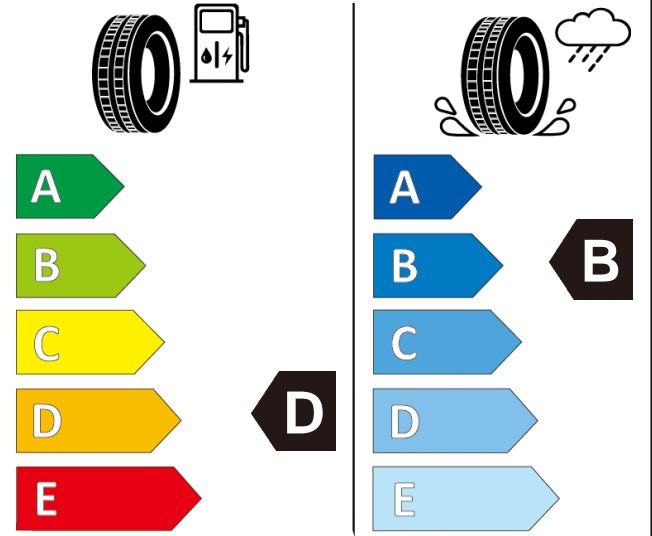

## Product information sheet

Delegated Regulation (EU) 2020/740

Supplier name or trademark		GT RADIAL	
Commercial name or trade designation		WINTERPRO2	
Tyre type identifier	Tyre class	A3183	C1
Tyre size designation		195/65R15	
Speed category symbol		T	
Load-capacity index		91	
Fuel efficiency class		D	
Wet grip class		B	
External rolling noise class	External rolling noise value	B	70 dB
Tyre for use in severe snow conditions		YES	
Ice tyre		NO	
Load version		SL	
Date of start of production		15/17	
Date of end of production		-	
Supplier's address	Public Contact, Giti Tire Deutschland GmbH Hollerithallee 18a 30419 Hannover Germany		
Additional information	info in english		

# ENERG

GT RADIAL

A3183

195/65R15 91 T

C1

2020/740