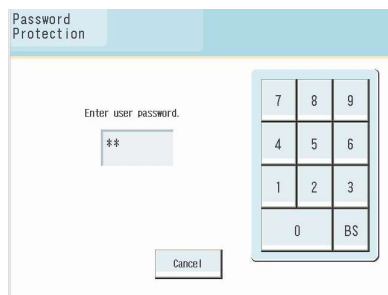

## 7.5 Entering Passwords

The password entry screen is displayed only if Password Protection in the Setting Screen is set during installation of the equipment.

Figure 7.1 Password Entry Screen

- 1 Enter a 4-digit numeric password using the numerical keys.

Pass the  key to return to the normal screen from the password entry screen.

- 2 If the entered password is correct, setup screen is displayed.