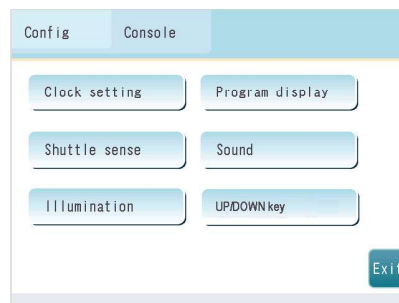

## 7.5 Entering Passwords

The password entry screen is displayed only if Password Protection in the Setting Screen is set during installation of the equipment.

Figure 7.1 Password Entry Screen

- 1 Enter a 4-digit numeric password using the numerical keys.

Pass the  key to return to the normal screen from the password entry screen.

- 2 If the entered password is correct, setup screen is displayed.