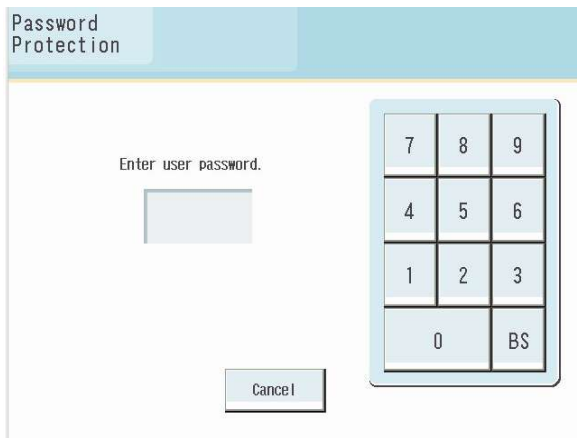

## 7.5 Entering Passwords

The password entry screen is displayed only if Password Protection in the Setting Screen is set during installation of the equipment.

Figure 7.1 Password Entry Screen

- 1 Enter a 4-digit numeric password using the numerical keys.

Pass the  key to return to the normal screen from the password entry screen.

- 2 If the entered password is correct, setup screen is displayed.