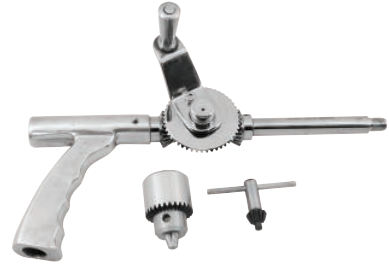

## Gouges

• 717 | Gouges Straight 5mm, 10mm, 15mm, 20mm, 25mm

• 718 | Gouges Curved 5mm, 10mm, 15mm, 20mm, 25mm

Hand Drills

• 721.001 | Hand Drill with Chuck & Key

• 721.002 | Open Gear Hand Drill with Chuck & Key