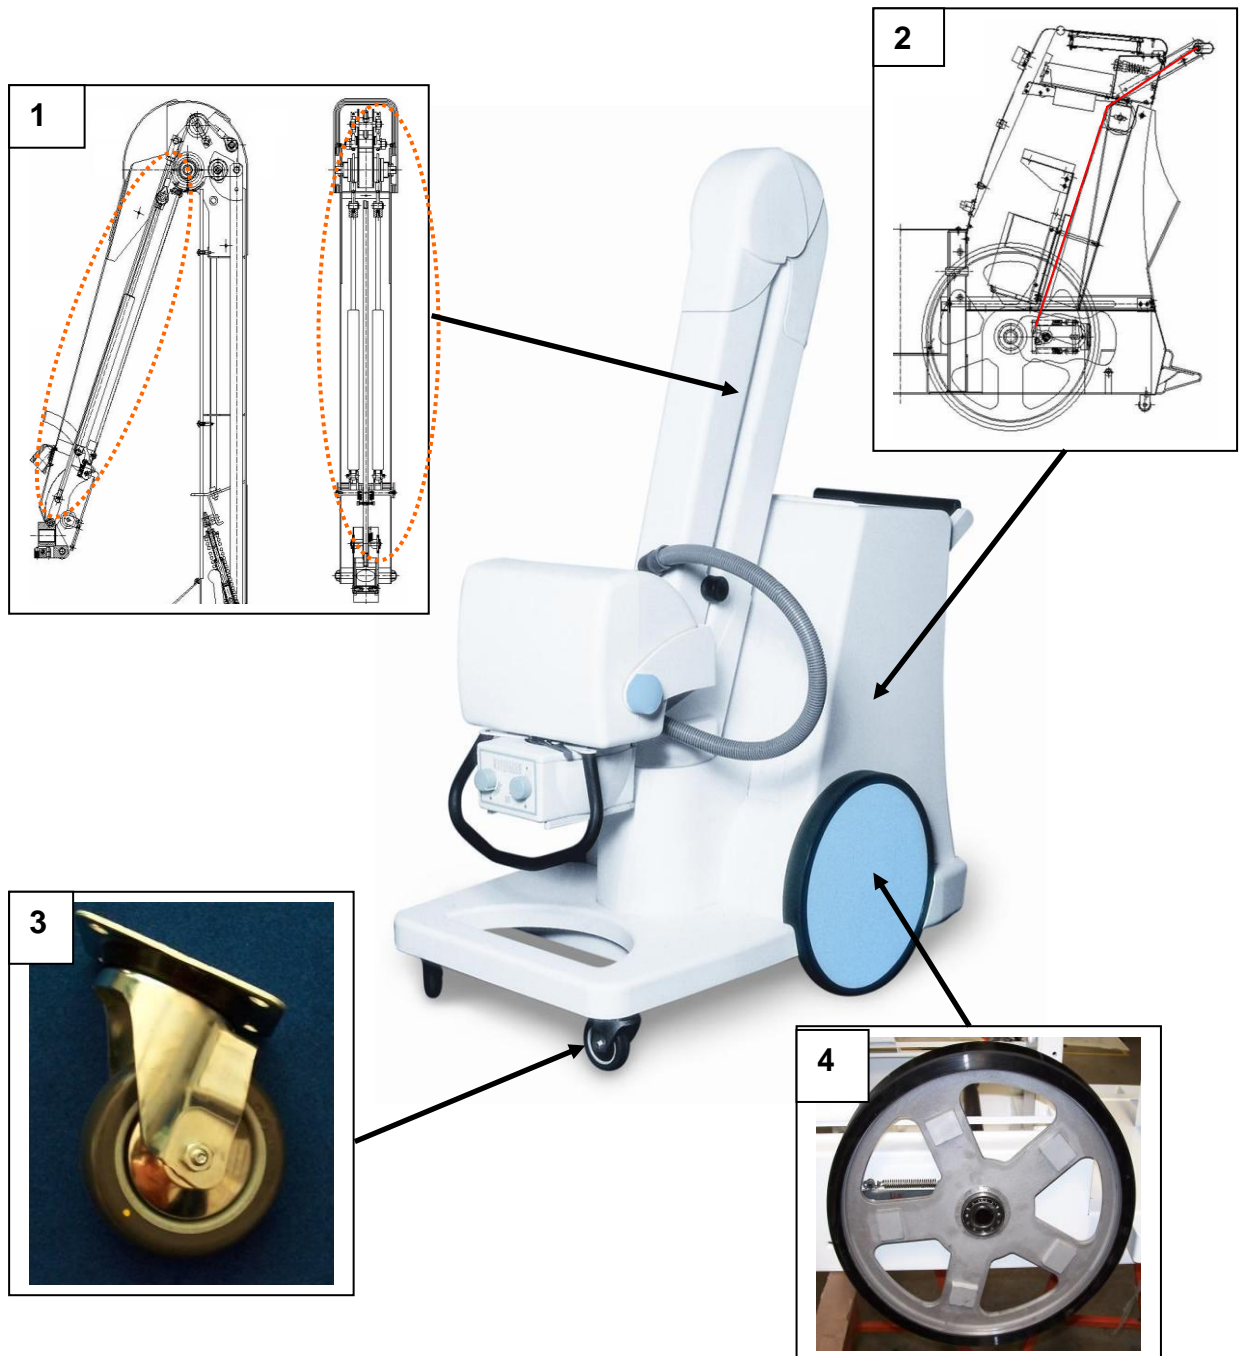

8 SPARE PARTS AND REPLACING

8.1 MECHANICAL PARTS

Position	Code	DESCRIPTION
1	SCOOK9	KIT GAS SPRING
2	73A071	BRAKE ROPE
3	M20C24	FRONT WHEEL
4	73A008	BACK WHEEL