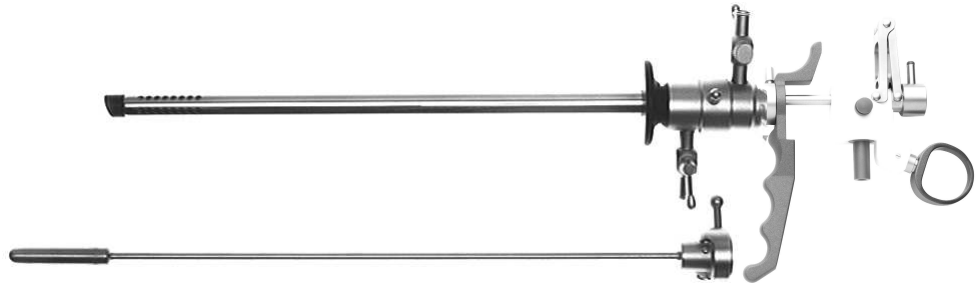

Resectoscope Sheaths - for Teens & Adults

Continuous-Flow Sheath - complete with Obturator

for	FR	Endoscope	not rotatable	rotatable :
Children	13	2,7 / 187,5	see page 7	REF.-NO.:
Teens	19/22	2,7 / 302	360.1922	360.1922.R
Adults	24/26	4,0 / 302	360.0426	360.2426
High-Flow	27/28	4,0 / 302	360.0428	360.2428

Deflecting Obturator

CH/FR 24/26	REF.-NO.:	360.0824
CH/FR 27/28	REF.-NO.:	360.0927

Visual Obturator

without channel

with channel

CH/FR 24/26	360.0823	360.0823.K
CH/FR 27/28	360.0830	360.0830.K